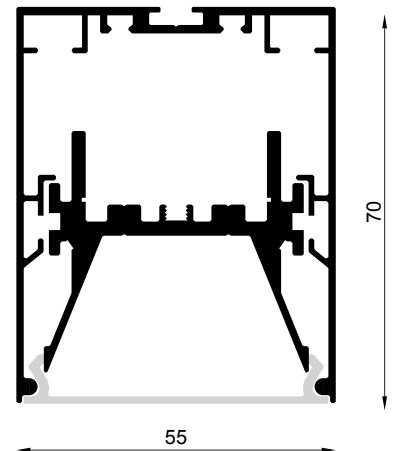

LUMINÁRIA LINE 5570 SALIENTE				PREÇO VENDA PÚBLICO			
COMPRIMENTO CM	POTÊNCIA W	FLUX TOTAL	FLUX LUMINÁRIA	ON/OFF	DALI	CASAMBI	TUNABLE WHITE DALI
58	18	2582	1555	102,00€	150,00€	250,00€	207,00€
86	18	3828	2306	131,00€	184,00€	284,00€	257,00€
114	35	5074	3056	161,00€	218,00€	318,00€	306,00€
142	44	6320	3807	191,00€	252,00€	352,00€	356,00€
170	53	7567	4558	221,00€	286,00€	386,00€	405,00€
198	62	8813	5308	251,00€	320,00€	420,00€	455,00€
226	70	10059	6059	280,00€	354,00€	454,00€	504,00€
254	80	11306	6810	310,00€	388,00€	488,00€	554,00€
282	88	12552	7560	340,00€	422,00€	522,00€	603,00€
310	97	13798	8311	370,00€	456,00€	556,00€	653,00€
L90: 14 X 14	8	1246	751	70,00€	112,00€	214,00€	154,00€
L120: 14 X 14	8	1246	751	70,00€	112,00€	214,00€	154,00€
L135: 14 X 14	8	1246	751	70,00€	112,00€	214,00€	154,00€
X: 14 X 4	16	2493	1501	100,00€	148,00€	248,00€	204,00€
Y: 14 X 3	12	1869	1126	85,00€	131,00€	231,00€	179,00€
T: 14 X 3	12	1869	1126	85,00€	131,00€	231,00€	179,00€

LUMINÁRIAS **ÍNICIO** ou **FINAL**: menos 10 mm que os comprimentos **ÚNICO** apresentado.

LUMINÁRIAS **MEIO**: menos 20 mm que os comprimentos **ÚNICO** apresentados nas tabelas.

TODOS ACESSÓRIOS INCLUÍDOS

IP20

500 mA

50/60Hz | 220-240V

WEBPAGE
CONFIGURATOR