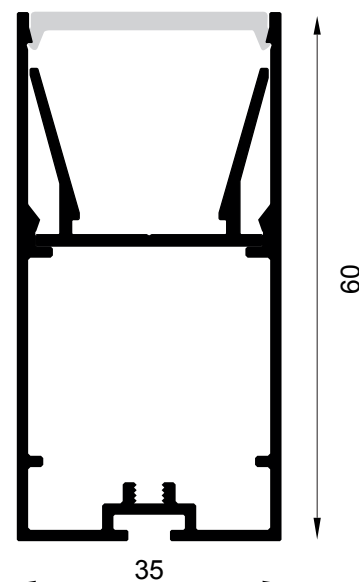

LUMINÁRIA LINE 3570 SUSPENSÃO				PREÇO VENDA PÚBLICO			
COMPRIMENTO CM	POTÊNCIA W	FLUX TOTAL	FLUX LUMINÁRIA	ON/OFF	DALI	CASAMBI	TUNABLE WHITE DALI
58	18	2582	1192	106,00€	146,00€	246,00€	201,00€
86	18	3828	1768	138,00€	178,00€	278,00€	247,00€
114	35	5074	2344	170,00€	210,00€	310,00€	294,00€
142	44	6320	2920	202,00€	242,00€	342,00€	340,00€
170	53	7567	3495	234,00€	274,00€	374,00€	387,00€
198	62	8813	4071	265,00€	305,00€	405,00€	433,00€
226	70	10059	4647	297,00€	337,00€	437,00€	479,00€
254	80	11306	5222	329,00€	369,00€	469,00€	526,00€
282	88	12552	5798	361,00€	401,00€	501,00€	572,00€
310	97	13798	6374	393,00€	433,00€	533,00€	618,00€
L90: 14 X 14	8	1246	576	72,00€	112,00€	212,00€	151,00€
L120: 14 X 14	8	1246	576	72,00€	112,00€	212,00€	151,00€
L135: 14 X 14	8	1246	576	72,00€	112,00€	212,00€	151,00€
X: 14 X 4	16	2493	1151	104,00€	144,00€	244,00€	198,00€
Y: 14 X 3	12	1869	864	88,00€	128,00€	228,00€	175,00€
T: 14 X 3	12	1869	864	88,00€	128,00€	228,00€	175,00€

LUMINÁRIAS **ÍNICIO** ou **FINAL**: menos 10 mm que os comprimentos **ÚNICO** apresentado.

LUMINÁRIAS **MEIO**: menos 20 mm que os comprimentos **ÚNICO** apresentados nas tabelas.

TODOS ACESSÓRIOS INCLUÍDOS

IP20

500 mA

50/60Hz | 220-240V

V2020_1

WEBPAGE
CONFIGURATOR