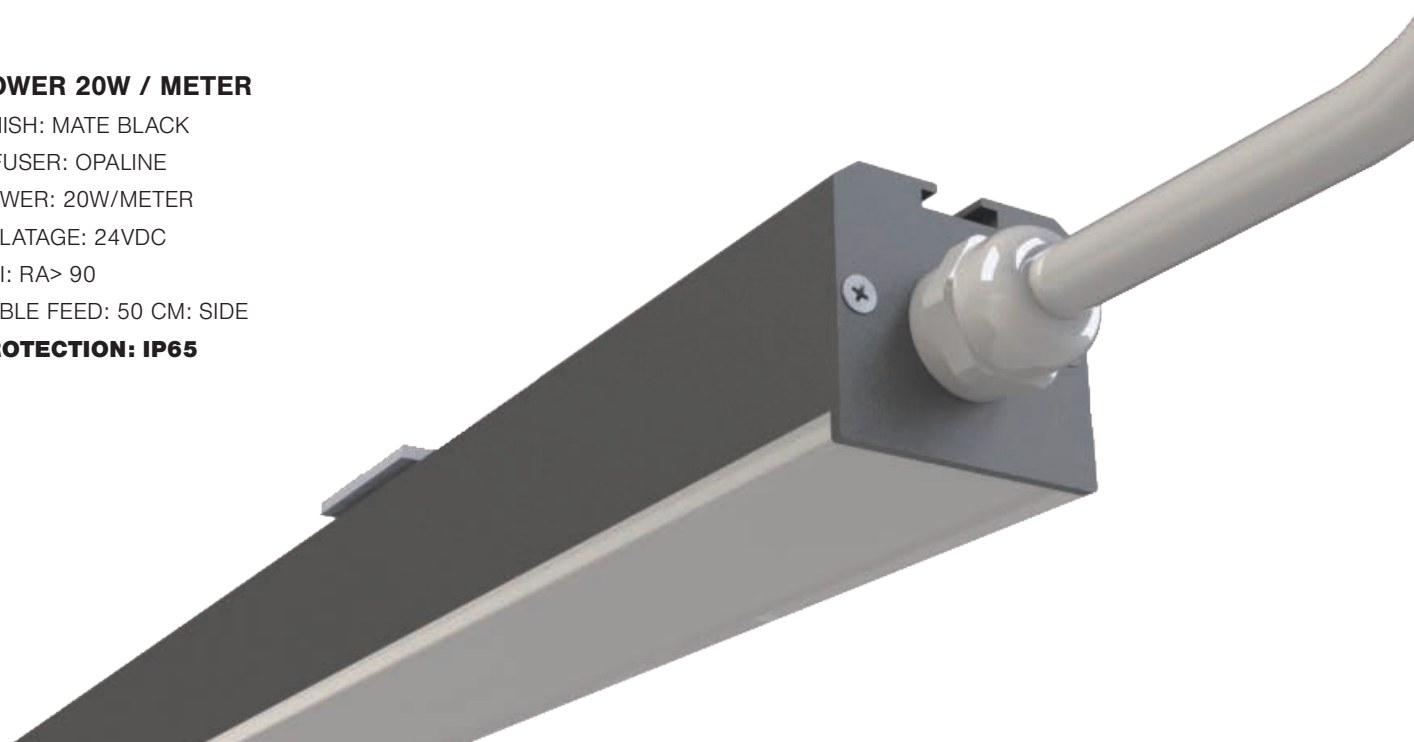

POWER 20W / METER

FINISH: MATE BLACK

DIFUSER: OPALINE

POWER: 20W/METER

VOLATAGE: 24VDC

CRI: RA> 90

CABLE FEED: 50 CM: SIDE

PROTECTION: IP65