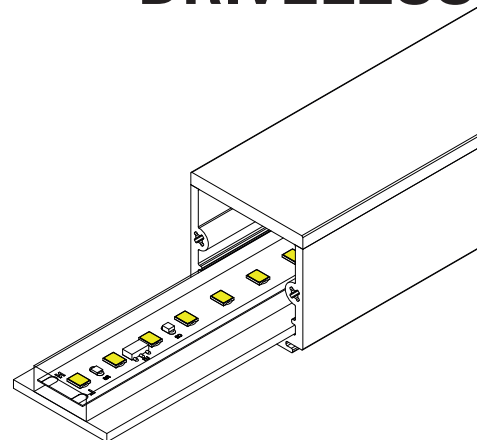

1.6.4

PC + GRAFITE DRIVELESS

LUMINÁRIA 230VAC, POTÊNCIA 17W/ METRO

Luminária CLASS II, 230VAC DIRECTOS, potência 12W/ metro. Perfil em policarbonato com grafite. Disponível luz monocromática 2.7K, 3000K ou 4000K. Ra>85. Ideal para aplicação em exterior ou zonas húmidas. Comprimentos especiais até 5 metros.

Solução ideal para balizar muros com grandes comprimentos.

PC + GRAFITE Luminaire 230VAC, power 12W / meter

CCT: 3000K or 4000K

FINISH: Mate black

VOLATAGE: 230VAC

CRI: Ra> 85

DIFUSER: Opaline

PROTECTION: IP65

POWER: 12W/METER

CÓDIGO	DESCRIÇÃO	PVP
0203001.510	LINE PC+GRAF. DRIVELESS 510MM 8,5W 3K OPAL PRETO IP65	76,30 €
0203001.1010	LINE PC+GRAF. DRIVELESS 1010MM 17W 3K OPAL PRETO IP65	124,70 €
0203001.1510	LINE PC+GRAF. DRIVELESS 1510MM 23,5W 3K OPAL PRETO IP65	173,00 €
0203001.2010	LINE PC+GRAF. DRIVELESS 2010MM 34W 3K OPAL PRETO IP65	221,40 €
0203001.3010	LINE PC+GRAF. DRIVELESS 3010MM 51W 3K OPAL PRETO IP65	318,20 €
0203002.510	LINE PC+GRAF. DRIVELESS 510MM 8,5W 4K OPAL PRETO IP65	76,30 €
0203002.1010	LINE PC+GRAF. DRIVELESS 1010MM 17W 4K OPAL PRETO IP65	124,70 €
0203002.1510	LINE PC+GRAF. DRIVELESS 1510MM 23,5W 4K OPAL PRETO IP65	173,00 €
0203002.2010	LINE PC+GRAF. DRIVELESS 2010MM 34W 4K OPAL PRETO IP65	221,40 €
0203002.3010	LINE PC+GRAF. DRIVELESS 3010MM 51W 4K OPAL PRETO IP65	318,20 €