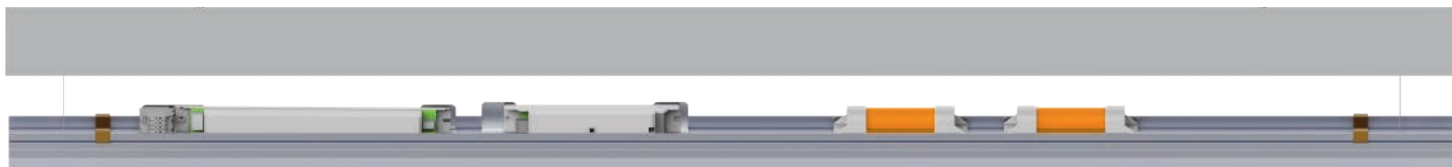

ALL IN SYSTEM : DALI DIMMABLE DRIVER + INVERTER + BATTERIES + SENSOR

Integrated standby battery pack option

Next Line systems offers almost unlimited design options. With a minimalist contemporary character they integrate in several spaces, creating different environments and architectural rhythms.

All systems have different standart intersections, X - T - Y - L90 - L45 e L30, allowing multiple configurations.

parede_wall