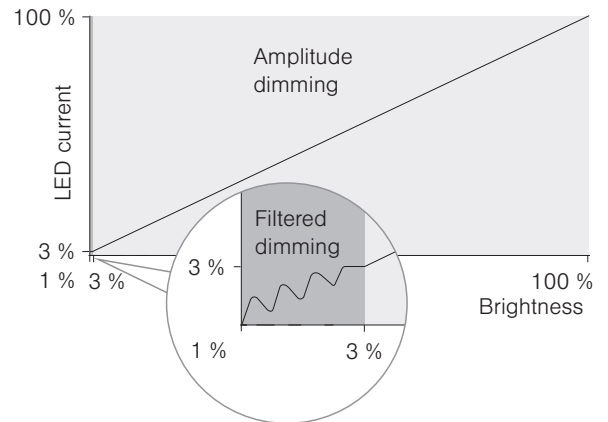

MOD NXT 90 4000K 500mA NEW CRI >93
STANDANT FOR ALL MODELS