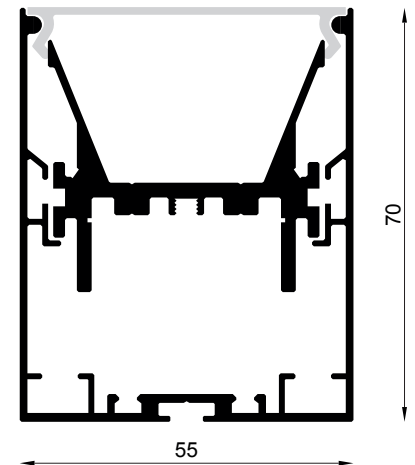

LUMINÁRIA LINE 5570 SUSPENSÃO				PREÇO VENDA PÚBLICO			
COMPRIMENTO CM	POTÊNCIA W	FLUX TOTAL	FLUX LUMINÁRIA	ON/OFF	DALI	CASAMBI	TUNABLE WHITE DALI
58	18	2582	1555	110,00€	150,00€	250,00€	207,00€
86	18	3828	2306	114,00€	184,00€	284,00€	257,00€
114	35	5074	3056	178,00€	218,00€	318,00€	306,00€
142	44	6320	3807	212,00€	252,00€	352,00€	356,00€
170	53	7567	4558	246,00€	286,00€	386,00€	405,00€
198	62	8813	5308	280,00€	320,00€	420,00€	455,00€
226	70	10059	6059	314,00€	354,00€	454,00€	504,00€
254	80	11306	6810	348,00€	388,00€	488,00€	554,00€
282	88	12552	7560	382,00€	422,00€	522,00€	603,00€
310	97	13798	8311	416,00€	456,00€	556,00€	653,00€
L90: 14 X 14	8	1246	751	74,00€	114,00€	214,00€	154,00€
L120: 14 X 14	8	1246	751	74,00€	114,00€	214,00€	154,00€
L135: 14 X 14	8	1246	751	74,00€	114,00€	214,00€	154,00€
X: 14 X 4	16	2493	1501	108,00€	148,00€	248,00€	204,00€
Y: 14 X 3	12	1869	1126	91,00€	131,00€	231,00€	179,00€
T: 14 X 3	12	1869	1126	91,00€	131,00€	231,00€	179,00€

LUMINÁRIAS **ÍNICIO** ou **FINAL**: menos 10 mm que os comprimentos **ÚNICO** apresentado.

LUMINÁRIAS **MEIO**: menos 20 mm que os comprimentos **ÚNICO** apresentados nas tabelas.

TODOS ACESSÓRIOS INCLUÍDOS

IP20

500 mA

50/60Hz | 220-240V

WEBPAGE
CONFIGURATOR