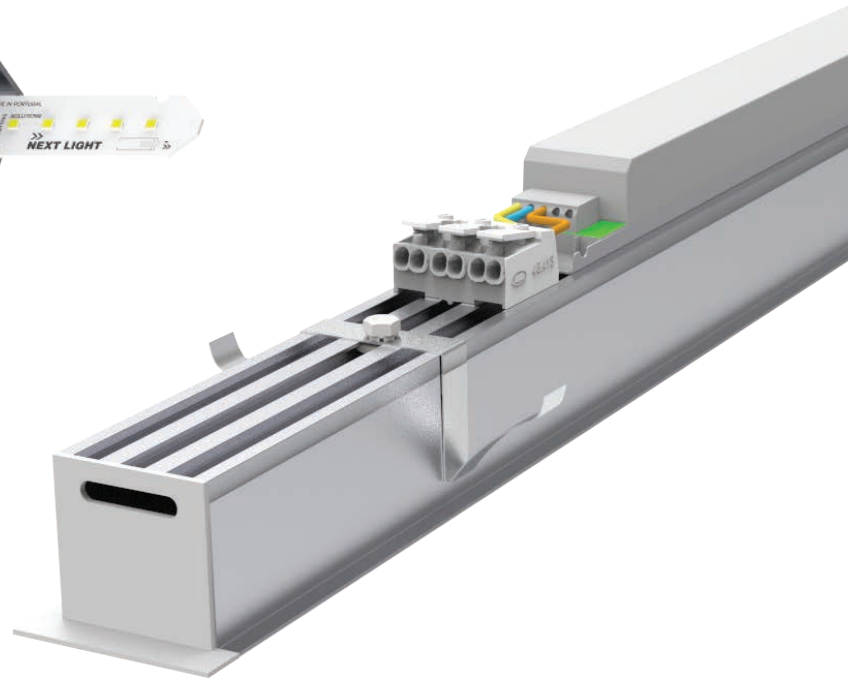

LUMINÁRIA LINE 35 ENCASTRE				PREÇO VENDA PÚBLICO			
COMPRIMENTO CM	POTÊNCIA W	FLUX TOTAL	FLUX LUMINÁRIA	ON/OFF	DALI	CASAMBI	TUNABLE WHITE DALI
58	18	2582	1192	92,00 €	132,00 €	232,00 €	181,00€
86	18	3828	1768	118,00 €	158,00 €	258,00 €	218,00€
114	35	5074	2344	143,00 €	183,00 €	283,00 €	255,00€
142	44	6320	2920	168,00 €	208,00 €	308,00 €	291,00€
170	53	7567	3495	193,00 €	233,00 €	333,00 €	328,00€
198	62	8813	4071	219,00 €	259,00 €	359,00 €	365,00€
226	70	10059	4647	244,00 €	284,00 €	384,00 €	402,00€
254	80	11306	5222	269,00 €	309,00 €	409,00 €	438,00€
282	88	12552	5798	294,00 €	334,00 €	434,00 €	475,00€
310	97	13798	6374	320,00 €	360,00 €	460,00 €	512,00€
L90: 14 X 14	8	1246	576	86,00 €	86,00 €	86,00 €	142,00€
L120: 14 X 14	8	1246	576	86,00 €	86,00 €	86,00 €	142,00€
L135: 14 X 14	8	1246	576	86,00 €	86,00 €	86,00 €	142,00€
X: 14 X 4	16	2493	1151	172,00 €	172,00 €	172,00 €	178,00€
Y: 14 X 3	12	1869	864	129,00 €	129,00 €	129,00 €	160,00€
T: 14 X 3	12	1869	864	129,00 €	129,00 €	129,00 €	160,00€

LUMINÁRIAS **ÍNICIO** ou **FINAL**: menos 10 mm que os comprimentos **ÚNICO** apresentado.

LUMINÁRIAS **MEIO**: menos 20 mm que os comprimentos **ÚNICO** apresentados nas tabelas.

TODOS ACESSÓRIOS INCLUÍDOS

IP20

500 mA

50/60Hz | 220-240V

WEBPAGE
CONFIGURATOR