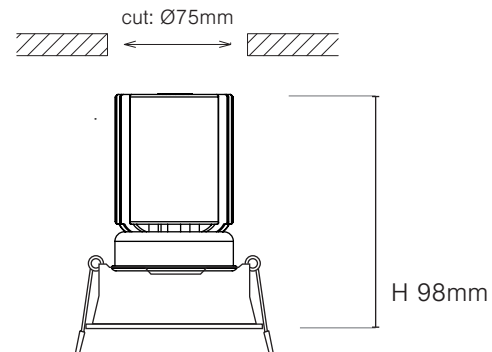

DOWNLIGHT AREA SLA 8,8W / 12,2W

Technical data

Installation	Encastre
Luminaire type	Spotlight
Housing Finish Color / RAL	Branco, Preto
Dimensions cm	ø85 x H98mm
Environment	Interior
Controls	On/Off / Dimmable
Led	COB
Optics	Clear
Optics technology	PC
Type of light emission	Single emission
Light emission direction	Down
Nominal Power	
Total Luminaire Power	5W ~12.2W
Flux Total	
Luminaire Flux	UP to 1200 lm
Voltage	230VAC
CCT	2.7K,3K,4K
Colour rendering index	90 Ra
C.C.	100 - 350 mA
Driver	External
UV Class	F1 UL 746C
IP	IP20 / IP44
Direct mounting on normally flammable surfaces	Yes
CE	Yes
Operating temperature	-20 / +50
Driver included	Yes
Typ. efficiency (full load)	> 90%
Output LF current ripple	<5%
Overload protection / Short-circuit protection	Yes
Emergency mode	No
Cable included / length	No
Net weight	

tender txt

Projector de tecto, modelo 85mm para potências 8.8W e 12.2W, aro de alumínio injectado, acabamento branco ou preto mate. COBs CRI> 90, MacAdams 3, aberturas de 12, 24 e 36°, versões on/off e DALI com drivers de máxima eficiência e Ripple <5%. Modelo IP20 e com protecção IP44. Também disponíveis versões para lâmpadas com suporte GU10.