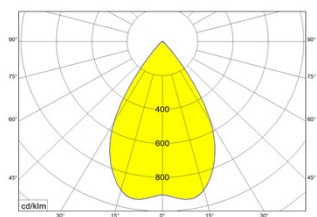

WIDE FLOOD

V2020_1

The stated luminous flux and rated electrical input power is subject to a tolerance of +/- 10%, the stated color temperature also has a tolerance of +/- 150 Kelvin. We reserve the right to make technical changes without prior notice.