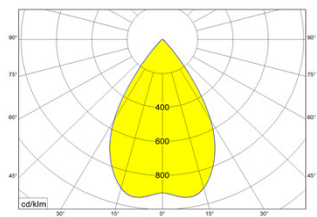

WIDE FLOOD

V2020_1

The stated luminous flux and rated electrical input power is subject to a tolerance of +/- 10%, the stated color temperature also has a tolerance of +/- 150 Kelvin. We reserve the right to make technical changes without prior notice.