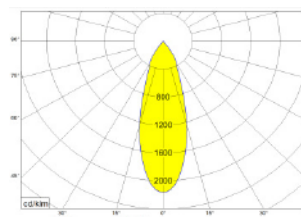

TUBE SX 12,5W

Technical data

Installation	Track 230VAC
Luminaire type	Spot Projector
Housing Finish Color / RAL	Black / White
Dimensions	100 x 55
Environment	Interior
Controls	On / Off / Dali
Led	COB
Optics	Lens 15°_24°_36°
Optics technology	PC
Light emission direction	↻ 90° ↻ 355°
Nominal Power	10 W
Total Luminaire Power	12,5 W
Flux Total	1,540 lm
Efficacy	117 lm/W
LOR	90%
Voltage	230VDC
CCT	2.7K / 3K / 4K
Colour rendering index	90 Ra
C.C. / C.V.	CC: 350mA
Driver	External
Safety class	⚡
IP	IP65
Direct mounting on normally flammable surfaces	Yes
CE	Yes
Operating temperature	-20 / +50
Driver included	Yes
Typ. efficiency (full load)	> 91
Output LF current ripple	< 5
Overload protection / Short-circuit protection	Yes
Emergency mode	No
Cable included / length	Yes
Net weight	0.800 Kg
L80B10 (Tj=85°C) >60.000h	

SPOT

MEDIUM

FLOOD

WIDE FLOOD

V2020_1

The stated luminous flux and rated electrical input power is subject to a tolerance of +/- 10%, the stated color temperature also has a tolerance of +/- 150 Kelvin. We reserve the right to make technical changes without prior notice.

TUBE SX 20W

Technical data

Installation	Track 230VAC
Luminaire type	Spot Projector
Housing Finish Color / RAL	Black / White
Dimensions	120 x 65
Environment	Interior
Controls	On / Off / Dali
Led	COB
Optics	Lens 15°_24°_36°
Optics technology	PC
Light emission direction	↻ 90° ↻ 355°
Nominal Power	17 W
Total Luminaire Power	20 W
Flux Total	2200 lm
Efficiency	117 lm/W
LOR	90%
Voltage	230VDC
CCT	2.7K / 3K / 4K
Colour rendering index	90 Ra
C.C. / C.V.	CC: 500mA
Driver	External
Safety class	⚡
IP	IP65
Direct mounting on normally flammable surfaces	Yes
CE	Yes
Operating temperature	-20 / +50
Driver included	Yes
Typ. efficiency (full load)	> 91
Output LF current ripple	< 5
Overload protection / Short-circuit protection	Yes
Emergency mode	No
Cable included / length	Yes
Net weight	0.9200 Kg
L80B10 (Tj=85°C) >60.000h	