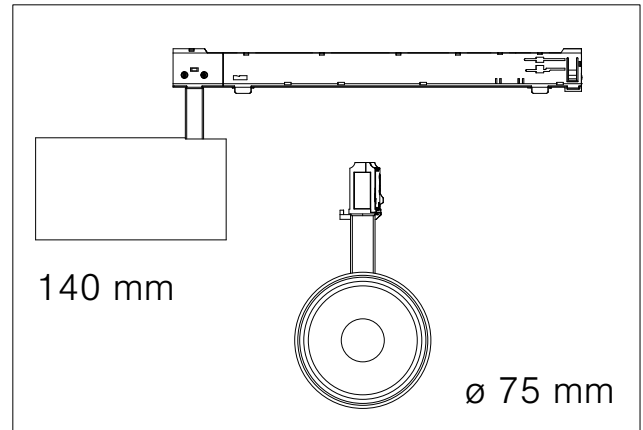

TUBE SX 20W

Technical data

Installation	Track 230VAC
Luminaire type	Spot Projector
Housing Finish Color / RAL	Black / White
Dimensions	120 x 65
Environment	Interior
Controls	On / Off / Dali
Led	COB
Optics	Lens 15°_24°_36°
Optics technology	PC
Light emission direction	↻ 90° ↻ 355°
Nominal Power	17 W
Total Luminaire Power	20 W
Flux Total	2200 lm
Efficiency	117 lm/W
LOR	90%
Voltage	230VDC
CCT	2.7K / 3K / 4K
Colour rendering index	90 Ra
C.C. / C.V.	CC: 500mA
Driver	External
Safety class	⚡
IP	IP65
Direct mounting on normally flammable surfaces	Yes
CE	Yes
Operating temperature	-20 / +50
Driver included	Yes
Typ. efficiency (full load)	> 91
Output LF current ripple	< 5
Overload protection / Short-circuit protection	Yes
Emergency mode	No
Cable included / length	Yes
Net weight	0.9200 Kg
L80B10 (Tj=85°C) >60.000h	

TUBE SX 30W

Technical data

Installation	Track 230VAC
Luminaire type	Spot Projector
Housing Finish Color / RAL	Black / White
Dimensions	140 x 75
Environment	Interior
Controls	On / Off / Dali
Led	COB
Optics	Lens 15°_24°_36°
Optics technology	PC
Light emission direction	↻ 90° ↻ 355°
Nominal Power	27 W
Total Luminaire Power	30 W
Flux Total	3050 lm
Efficiency	117 lm/W
LOR	90%
Voltage	230VDC
CCT	2.7K / 3K / 4K
Colour rendering index	90 Ra
C.C. / C.V.	CC: 700mA
Driver	External
Safety class	⚡
IP	IP65
Direct mounting on normally flammable surfaces	Yes
CE	Yes
Operating temperature	-20 / +50
Driver included	Yes
Typ. efficiency (full load)	> 91
Output LF current ripple	< 5
Overload protection / Short-circuit protection	Yes
Emergency mode	No
Cable included / length	Yes
Net weight	1,100 Kg
L80B10 (Tj=85°C) >60.000h	