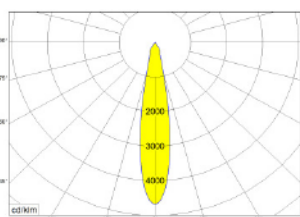

TUBE SX 12,5W

Technical data

Installation	Track 230VAC
Luminaire type	Spot Projector
Housing Finish Color / RAL	Black / White
Dimensions	100 x 55
Environment	Interior
Controls	On / Off / Dali
Led	COB
Optics	Lens 15°_24°_36°
Optics technology	PC
Light emission direction	↻ 90° ↻ 355°
Nominal Power	10 W
Total Luminaire Power	12,5 W
Flux Total	1,540 lm
Efficacy	117 lm/W
LOR	90%
Voltage	230VDC
CCT	2.7K / 3K / 4K
Colour rendering index	90 Ra
C.C. / C.V.	CC: 350mA
Driver	External
Safety class	⚡
IP	IP65
Direct mounting on normally flammable surfaces	Yes
CE	Yes
Operating temperature	-20 / +50
Driver included	Yes
Typ. efficiency (full load)	> 91
Output LF current ripple	< 5
Overload protection / Short-circuit protection	Yes
Emergency mode	No
Cable included / length	Yes
Net weight	0.800 Kg
L80B10 (Tj=85°C) >60.000h	

tender txt

Projector Led para calha tri-fásica, corpo em alumínio injectado, pintura electroestatica poliester. Lentes em policarbonato, aberturas de 15°, 24° e 36°. Driver INVISIBLE, externo com adaptador para calha incorporado. Orientável 355° no eixo horizontal e 90° no eixo vertical. Disponível CCTs, 2700k, 3000K e 4000K. CRI > 90. Última geração de COBs, eficiência de 117 lm/W para tp = 65 °C.

SPOT

V2020_1

The stated luminous flux and rated electrical input power is subject to a tolerance of +/- 10%, the stated color temperature also has a tolerance of +/- 150 Kelvin. We reserve the right to make technical changes without prior notice.