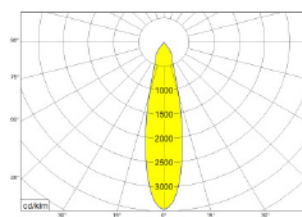

TUBE SX 30W

Technical data

Installation	Track 230VAC
Luminaire type	Spot Projector
Housing Finish Color / RAL	Black / White
Dimensions	140 x 75
Environment	Interior
Controls	On / Off / Dali
Led	COB
Optics	Lens 15°_24°_36°
Optics technology	PC
Light emission direction	↻ 90° ↻ 355°
Nominal Power	27 W
Total Luminaire Power	30 W
Flux Total	3050 lm
Efficiency	117 lm/W
LOR	90%
Voltage	230VDC
CCT	2.7K / 3K / 4K
Colour rendering index	90 Ra
C.C. / C.V.	CC: 700mA
Driver	External
Safety class	⚡
IP	IP65
Direct mounting on normally flammable surfaces	Yes
CE	Yes
Operating temperature	-20 / +50
Driver included	Yes
Typ. efficiency (full load)	> 91
Output LF current ripple	< 5
Overload protection / Short-circuit protection	Yes
Emergency mode	No
Cable included / length	Yes
Net weight	1,100 Kg
L80B10 (Tj=85°C) >60.000h	

tender txt

Projector Led para calha tri-fásica, corpo em alumínio injectado, pintura electroestatica poliester. Lentes em policarbonato, aberturas de 15°, 24° e 36°. Driver INVISIBLE, externo com adaptador para calha incorporado. Orientável 355° no eixo horizontal e 90° no eixo vertical. Disponível CCTs, 2700k, 3000K e 4000K. CRI > 90. Última geração de COBs, eficiência de 117 lm/W para tp = 65 °C.

MEDIUM

V2020_1

The stated luminous flux and rated electrical input power is subject to a tolerance of +/- 10%, the stated color temperature also has a tolerance of +/- 150 Kelvin. We reserve the right to make technical changes without prior notice.