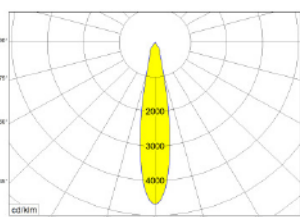

TUBE SX 30W

Technical data

Installation	Track 230VAC
Luminaire type	Spot Projector
Housing Finish Color / RAL	Black / White
Dimensions	140 x 75
Environment	Interior
Controls	On / Off / Dali
Led	COB
Optics	Lens 15°_24°_36°
Optics technology	PC
Light emission direction	↻ 90° ↻ 355°
Nominal Power	27 W
Total Luminaire Power	30 W
Flux Total	3050 lm
Efficiency	117 lm/W
LOR	90%
Voltage	230VDC
CCT	2.7K / 3K / 4K
Colour rendering index	90 Ra
C.C. / C.V.	CC: 700mA
Driver	External
Safety class	⚡
IP	IP65
Direct mounting on normally flammable surfaces	Yes
CE	Yes
Operating temperature	-20 / +50
Driver included	Yes
Typ. efficiency (full load)	> 91
Output LF current ripple	< 5
Overload protection / Short-circuit protection	Yes
Emergency mode	No
Cable included / length	Yes
Net weight	1,100 Kg
L80B10 (Tj=85°C) >60.000h	

tender txt

Projector Led para calha tri-fásica, corpo em alumínio injectado, pintura electroestatica poliester. Lentes em policarbonato, aberturas de 15°, 24° e 36°. Driver INVISIBLE, externo com adaptador para calha incorporado. Orientável 355° no eixo horizontal e 90° no eixo vertical. Disponível CCTs, 2700k, 3000K e 4000K. CRI > 90. Última geração de COBs, eficiência de 117 lm/W para tp = 65 °C.

SPOT

V2020_1

The stated luminous flux and rated electrical input power is subject to a tolerance of +/- 10%, the stated color temperature also has a tolerance of +/- 150 Kelvin. We reserve the right to make technical changes without prior notice.