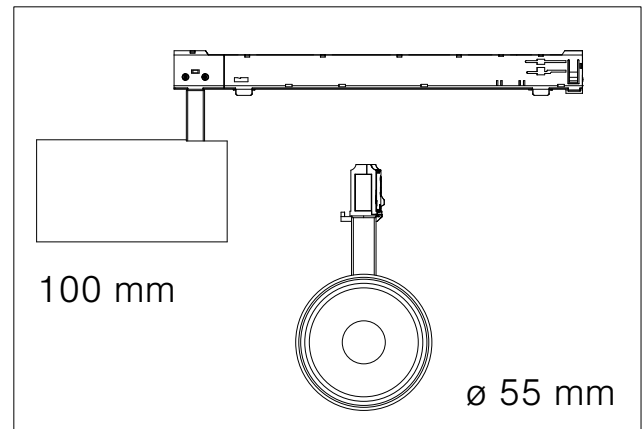

TUBE SX 12,5W

Technical data

Installation	Track 230VAC
Luminaire type	Spot Projector
Housing Finish Color / RAL	Black / White
Dimensions	100 x 55
Environment	Interior
Controls	On / Off / Dali
Led	COB
Optics	Lens 15°_24°_36°
Optics technology	PC
Light emission direction	↻ 90° ↻ 355°
Nominal Power	10 W
Total Luminaire Power	12,5 W
Flux Total	1,540 lm
Efficacy	117 lm/W
LOR	90%
Voltage	230VDC
CCT	2.7K / 3K / 4K
Colour rendering index	90 Ra
C.C. / C.V.	CC: 350mA
Driver	External
Safety class	⚡
IP	IP65
Direct mounting on normally flammable surfaces	Yes
CE	Yes
Operating temperature	-20 / +50
Driver included	Yes
Typ. efficiency (full load)	> 91
Output LF current ripple	< 5
Overload protection / Short-circuit protection	Yes
Emergency mode	No
Cable included / length	Yes
Net weight	0.800 Kg
L80B10 (Tj=85°C) >60.000h	

TUBE SX 20W

Technical data

Installation	Track 230VAC
Luminaire type	Spot Projector
Housing Finish Color / RAL	Black / White
Dimensions	120 x 65
Environment	Interior
Controls	On / Off / Dali
Led	COB
Optics	Lens 15°_24°_36°
Optics technology	PC
Light emission direction	↻ 90° ↻ 355°
Nominal Power	17 W
Total Luminaire Power	20 W
Flux Total	2200 lm
Efficiency	117 lm/W
LOR	90%
Voltage	230VDC
CCT	2.7K / 3K / 4K
Colour rendering index	90 Ra
C.C. / C.V.	CC: 500mA
Driver	External
Safety class	⚡
IP	IP65
Direct mounting on normally flammable surfaces	Yes
CE	Yes
Operating temperature	-20 / +50
Driver included	Yes
Typ. efficiency (full load)	> 91
Output LF current ripple	< 5
Overload protection / Short-circuit protection	Yes
Emergency mode	No
Cable included / length	Yes
Net weight	0.9200 Kg
L80B10 (Tj=85°C) >60.000h	