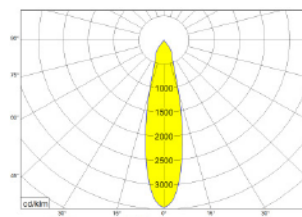

TUBE SX 20W

Technical data

Installation	Track 230VAC
Luminaire type	Spot Projector
Housing Finish Color / RAL	Black / White
Dimensions	120 x 65
Environment	Interior
Controls	On / Off / Dali
Led	COB
Optics	Lens 15°_24°_36°
Optics technology	PC
Light emission direction	↻ 90° ↻ 355°
Nominal Power	17 W
Total Luminaire Power	20 W
Flux Total	2200 lm
Efficiency	117 lm/W
LOR	90%
Voltage	230VDC
CCT	2.7K / 3K / 4K
Colour rendering index	90 Ra
C.C. / C.V.	CC: 500mA
Driver	External
Safety class	⚡
IP	IP65
Direct mounting on normally flammable surfaces	Yes
CE	Yes
Operating temperature	-20 / +50
Driver included	Yes
Typ. efficiency (full load)	> 91
Output LF current ripple	< 5
Overload protection / Short-circuit protection	Yes
Emergency mode	No
Cable included / length	Yes
Net weight	0.9200 Kg
L80B10 (Tj=85°C) >60.000h	

tender txt

Projector Led para calha tri-fásica, corpo em alumínio injectado, pintura electroestatica poliester. Lentes em policarbonato, aberturas de 15°, 24° e 36°. Driver INVISIBLE, externo com adaptador para calha incorporado. Orientável 355° no eixo horizontal e 90° no eixo vertical. Disponível CCTs, 2700k, 3000K e 4000K. CRI > 90. Última geração de COBs, eficiência de 117 lm/W para tp = 65 °C.

MEDIUM

V2020_1

The stated luminous flux and rated electrical input power is subject to a tolerance of +/- 10%, the stated color temperature also has a tolerance of +/- 150 Kelvin. We reserve the right to make technical changes without prior notice.