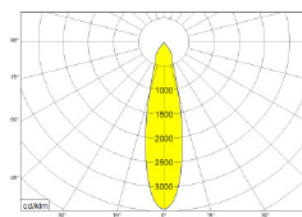

TUBE SX 12,5W

Technical data

Installation	Track 230VAC
Luminaire type	Spot Projector
Housing Finish Color / RAL	Black / White
Dimensions	100 x 55
Environment	Interior
Controls	On / Off / Dali
Led	COB
Optics	Lens 15°_24°_36°
Optics technology	PC
Light emission direction	↻ 90° ↻ 355°
Nominal Power	10 W
Total Luminaire Power	12,5 W
Flux Total	1,540 lm
Efficacy	117 lm/W
LOR	90%
Voltage	230VDC
CCT	2.7K / 3K / 4K
Colour rendering index	90 Ra
C.C. / C.V.	CC: 350mA
Driver	External
Safety class	⚡
IP	IP65
Direct mounting on normally flammable surfaces	Yes
CE	Yes
Operating temperature	-20 / +50
Driver included	Yes
Typ. efficiency (full load)	> 91
Output LF current ripple	< 5
Overload protection / Short-circuit protection	Yes
Emergency mode	No
Cable included / length	Yes
Net weight	0.800 Kg
L80B10 (Tj=85°C) >60.000h	

tender txt

Projector Led para calha tri-fásica, corpo em alumínio injectado, pintura electroestatica poliester. Lentes em policarbonato, aberturas de 15°, 24° e 36°. Driver INVISIBLE, externo com adaptador para calha incorporado. Orientável 355° no eixo horizontal e 90° no eixo vertical. Disponível CCTs, 2700k, 3000K e 4000K. CRI > 90. Última geração de COBs, eficiência de 117 lm/W para tp = 65 °C.

MEDIUM

V2020_1

The stated luminous flux and rated electrical input power is subject to a tolerance of +/- 10%, the stated color temperature also has a tolerance of +/- 150 Kelvin. We reserve the right to make technical changes without prior notice.