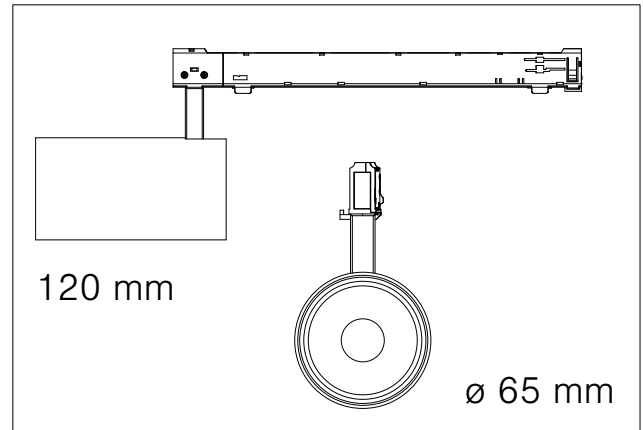

TUBE SX 12,5W

Technical data

Installation	Track 230VAC
Luminaire type	Spot Projector
Housing Finish Color / RAL	Black / White
Dimensions	100 x 55
Environment	Interior
Controls	On / Off / Dali
Led	COB
Optics	Lens 15°_24°_36°
Optics technology	PC
Light emission direction	↻ 90° ↻ 355°
Nominal Power	10 W
Total Luminaire Power	12,5 W
Flux Total	1,540 lm
Efficacy	117 lm/W
LOR	90%
Voltage	230VDC
CCT	2.7K / 3K / 4K
Colour rendering index	90 Ra
C.C. / C.V.	CC: 350mA
Driver	External
Safety class	⚡
IP	IP65
Direct mounting on normally flammable surfaces	Yes
CE	Yes
Operating temperature	-20 / +50
Driver included	Yes
Typ. efficiency (full load)	> 91
Output LF current ripple	< 5
Overload protection / Short-circuit protection	Yes
Emergency mode	No
Cable included / length	Yes
Net weight	0.800 Kg
L80B10 (Tj=85°C) >60.000h	

TUBE SX 20W

Technical data

Installation	Track 230VAC
Luminaire type	Spot Projector
Housing Finish Color / RAL	Black / White
Dimensions	120 x 65
Environment	Interior
Controls	On / Off / Dali
Led	COB
Optics	Lens 15°_24°_36°
Optics technology	PC
Light emission direction	↻ 90° ↻ 355°
Nominal Power	17 W
Total Luminaire Power	20 W
Flux Total	2200 lm
Efficiency	117 lm/W
LOR	90%
Voltage	230VDC
CCT	2.7K / 3K / 4K
Colour rendering index	90 Ra
C.C. / C.V.	CC: 500mA
Driver	External
Safety class	⚡
IP	IP65
Direct mounting on normally flammable surfaces	Yes
CE	Yes
Operating temperature	-20 / +50
Driver included	Yes
Typ. efficiency (full load)	> 91
Output LF current ripple	< 5
Overload protection / Short-circuit protection	Yes
Emergency mode	No
Cable included / length	Yes
Net weight	0.9200 Kg
L80B10 (Tj=85°C) >60.000h	