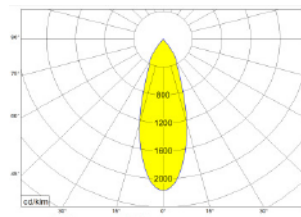

TUBE SX 20W

Technical data

Installation	Track 230VAC
Luminaire type	Spot Projector
Housing Finish Color / RAL	Black / White
Dimensions	120 x 65
Environment	Interior
Controls	On / Off / Dali
Led	COB
Optics	Lens 15°_24°_36°
Optics technology	PC
Light emission direction	↻ 90° ↻ 355°
Nominal Power	17 W
Total Luminaire Power	20 W
Flux Total	2200 lm
Efficiency	117 lm/W
LOR	90%
Voltage	230VDC
CCT	2.7K / 3K / 4K
Colour rendering index	90 Ra
C.C. / C.V.	CC: 500mA
Driver	External
Safety class	⚡
IP	IP65
Direct mounting on normally flammable surfaces	Yes
CE	Yes
Operating temperature	-20 / +50
Driver included	Yes
Typ. efficiency (full load)	> 91
Output LF current ripple	< 5
Overload protection / Short-circuit protection	Yes
Emergency mode	No
Cable included / length	Yes
Net weight	0.9200 Kg
L80B10 (Tj=85°C) >60.000h	

tender txt

Projector Led para calha tri-fásica, corpo em alumínio injectado, pintura electroestatica poliester. Lentes em policarbonato, aberturas de 15°, 24° e 36°. Driver INVISIBLE, externo com adaptador para calha incorporado. Orientável 355° no eixo horizontal e 90° no eixo vertical. Disponível CCTs, 2700k, 3000K e 4000K. CRI > 90. Última geração de COBs, eficiência de 117 lm/W para tp = 65 °C.

FLOOD

V2020_1

The stated luminous flux and rated electrical input power is subject to a tolerance of +/- 10%, the stated color temperature also has a tolerance of +/- 150 Kelvin. We reserve the right to make technical changes without prior notice.