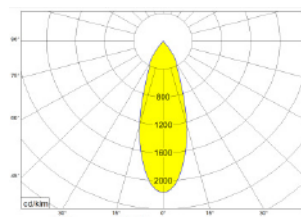

TUBE SX 30W

Technical data

Installation	Track 230VAC
Luminaire type	Spot Projector
Housing Finish Color / RAL	Black / White
Dimensions	140 x 75
Environment	Interior
Controls	On / Off / Dali
Led	COB
Optics	Lens 15°_24°_36°
Optics technology	PC
Light emission direction	↻ 90° ↻ 355°
Nominal Power	27 W
Total Luminaire Power	30 W
Flux Total	3050 lm
Efficiency	117 lm/W
LOR	90%
Voltage	230VDC
CCT	2.7K / 3K / 4K
Colour rendering index	90 Ra
C.C. / C.V.	CC: 700mA
Driver	External
Safety class	⚡
IP	IP65
Direct mounting on normally flammable surfaces	Yes
CE	Yes
Operating temperature	-20 / +50
Driver included	Yes
Typ. efficiency (full load)	> 91
Output LF current ripple	< 5
Overload protection / Short-circuit protection	Yes
Emergency mode	No
Cable included / length	Yes
Net weight	1,100 Kg
L80B10 (Tj=85°C) >60.000h	

tender txt

Projector Led para calha tri-fásica, corpo em alumínio injectado, pintura electroestatica poliester. Lentes em policarbonato, aberturas de 15°, 24° e 36°. Driver INVISIBLE, externo com adaptador para calha incorporado. Orientável 355° no eixo horizontal e 90° no eixo vertical. Disponível CCTs, 2700k, 3000K e 4000K. CRI > 90. Última geração de COBs, eficiência de 117 lm/W para tp = 65 °C.

FLOOD

V2020_1

The stated luminous flux and rated electrical input power is subject to a tolerance of +/- 10%, the stated color temperature also has a tolerance of +/- 150 Kelvin. We reserve the right to make technical changes without prior notice.