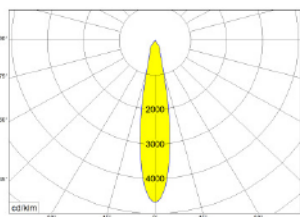

TUBE SX 20W

Technical data

Installation	Track 230VAC
Luminaire type	Spot Projector
Housing Finish Color / RAL	Black / White
Dimensions	120 x 65
Environment	Interior
Controls	On / Off / Dali
Led	COB
Optics	Lens 15°_24°_36°
Optics technology	PC
Light emission direction	↻ 90° ↻ 355°
Nominal Power	17 W
Total Luminaire Power	20 W
Flux Total	2200 lm
Efficiency	117 lm/W
LOR	90%
Voltage	230VDC
CCT	2.7K / 3K / 4K
Colour rendering index	90 Ra
C.C. / C.V.	CC: 500mA
Driver	External
Safety class	⚡
IP	IP65
Direct mounting on normally flammable surfaces	Yes
CE	Yes
Operating temperature	-20 / +50
Driver included	Yes
Typ. efficiency (full load)	> 91
Output LF current ripple	< 5
Overload protection / Short-circuit protection	Yes
Emergency mode	No
Cable included / length	Yes
Net weight	0.9200 Kg
L80B10 (Tj=85°C) >60.000h	

tender txt

Projector Led para calha tri-fásica, corpo em alumínio injectado, pintura electroestatica poliester. Lentes em policarbonato, aberturas de 15°, 24° e 36°. Driver INVISIBLE, externo com adaptador para calha incorporado. Orientável 355° no eixo horizontal e 90° no eixo vertical. Disponível CCTs, 2700k, 3000K e 4000K. CRI > 90. Última geração de COBs, eficiência de 117 lm/W para tp = 65 °C.

SPOT

V2020_1

The stated luminous flux and rated electrical input power is subject to a tolerance of +/- 10%, the stated color temperature also has a tolerance of +/- 150 Kelvin. We reserve the right to make technical changes without prior notice.