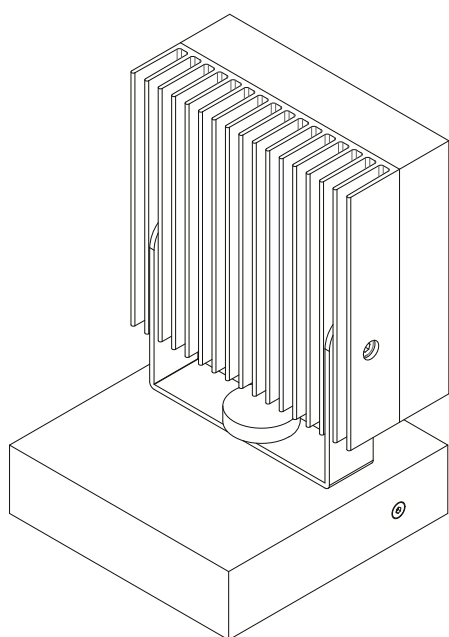

series

CUBICOS

Shop window floodlight

Features

Cubico is a multi-function interior projector that can be installed on floors, walls or ceiling.

Miniature size. Ideal for display showcases.

Available in different sizes and lumen packages.

0° - 180° vertical tilting

Housing in aluminium, powder coated, anodised heat sink.

DC and AC Version

POWER: 12W, 16W and 24W

CCT: 3000K / 4000°K

CRI > 90

FLUX Approx: 1100 Lm to 2600 Lm

CUBICOS

Track Light floodlight

Características

Projector Led para calha trifásica

Módulos AC ACRICH 3

Módulos DC com driver no adaptador

Disponível em diferentes configurações

0° - 180° rotação vertical - 350° ajustamento horizontal