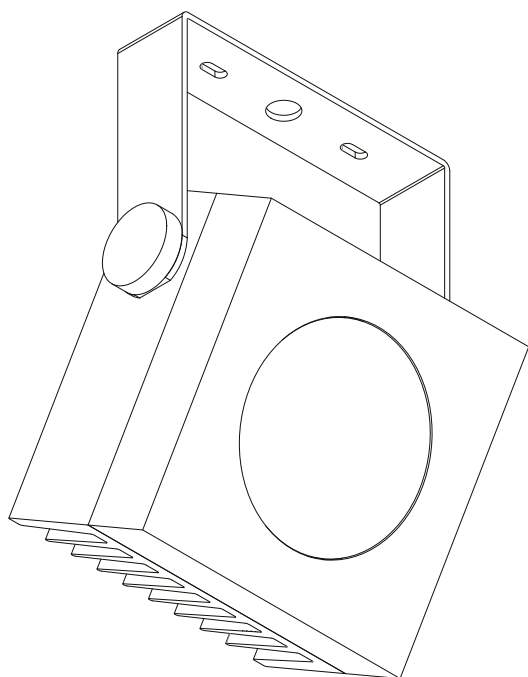

series

CUBICOS

Shop window floodlight

Features

Cubico is a multi-function interior projector that can be installed on floors, walls or ceiling.

Miniature size. Ideal for display showcases.

Available in different sizes and lumen packages.

0° - 180° vertical tilting

Housing in aluminium, powder coated, anodised heat sink.

DC and AC Version

POWER: 12W, 16W and 24W

CCT: 3000K / 4000°K

CRI > 90

FLUX Approx: 1100 Lm to 2600 Lm

CUBICOS

Track Light floodlight

Características

Projector Led para calha trifásica

Módulos AC ACRICH 3

Módulos DC com driver no adaptador

Disponível em diferentes configurações

0° - 180° rotação vertical - 350° ajustamento horizontal