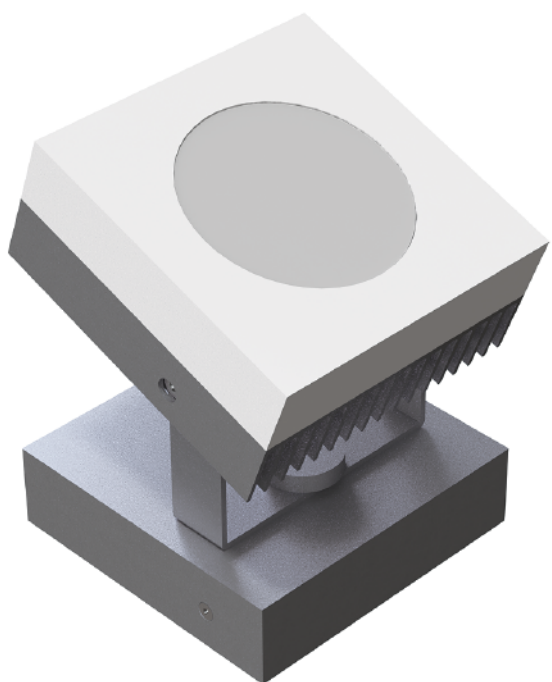

series

CUBICOS

Shop window floodlight

Features

Cubico is a multi-function interior projector that can be installed on floors, walls or ceiling.

Miniature size. Ideal for display showcases.

Available in different sizes and lumen packages.

0° - 180° vertical tilting

Housing in aluminium, powder coated, anodised heat sink.

DC and AC Version

POWER: 12W, 16W and 24W

CCT: 3000K / 4000°K

CRI > 90

FLUX Approx: 1100 Lm to 2600 Lm

CUBICOS

Track Light floodlight

Características

Projector Led para calha trifásica

Módulos AC ACRICH 3

Módulos DC com driver no adaptador

Disponível em diferentes configurações

0° - 180° rotação vertical - 350° ajustamento horizontal