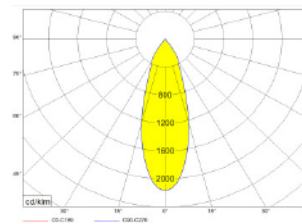

TUBE S 12,5W

Technical data

Installation	Track 230VAC
Luminaire type	Spot Projector
Housing Finish Color / RAL	Black / White
Dimensions	65 x 55
Environment	Interior
Controls	On / Off / Dali
Led	COB
Optics	Lens 15°_24°_36°
Optics technology	PC
Light emission direction	↻ 90° ↻ 355°
Nominal Power	10 W
Total Luminaire Power	12,5 W
Flux Total	1,540 lm
Efficacy	117 lm/W
LOR	90%
Voltage	48VDC
CCT	2.7K / 3K / 4K
Colour rendering index	90 Ra
C.C. / C.V.	CC: 350mA
Driver	External
Safety class	⊕
IP	IP65
Direct mounting on normally flammable surfaces	Yes
CE	Yes
Operating temperature	-20 / +50
Driver included	Yes
Typ. efficiency (full load)	> 91
Output LF current ripple	< 5
Overload protection / Short-circuit protection	Yes
Emergency mode	No
Cable included / length	Yes
Net weight	0.800 Kg
L80B10 (Tj=85°C) >60.000h	

tender txt

Projector Led para calha 48VDC, corpo em alumínio injectado, pintura electrostatica poliester. Lentes em policarbonato, aberturas de 15°, 24° e 36°. Driver externo com adaptador para calha incorporado. Orientável 355° no eixo horizontal e 90° no eixo vertical. Disponível CCTs, 2700k, 3000K e 4000K. CRI > 90. Última geração de COBs, eficiência de 117 lm/W para tp = 65 °C.

SPOT

MEDIUM

FLOOD

WIDE FLOOD

V2020_1

The stated luminous flux and rated electrical input power is subject to a tolerance of +/- 10%, the stated color temperature also has a tolerance of +/- 150 Kelvin. We reserve the right to make technical changes without prior notice.