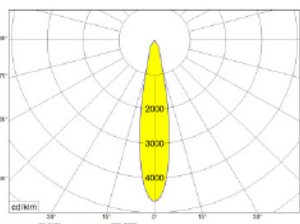

TUBE S 12,5W

Technical data

Installation	Track 230VAC
Luminaire type	Spot Projector
Housing Finish Color / RAL	Black / White
Dimensions	65 x 55
Environment	Interior
Controls	On / Off / Dali
Led	COB
Optics	Lens 15°_24°_36°
Optics technology	PC
Light emission direction	↻ 90° ↻ 355°
Nominal Power	10 W
Total Luminaire Power	12,5 W
Flux Total	1,540 lm
Efficacy	117 lm/W
LOR	90%
Voltage	48VDC
CCT	2.7K / 3K / 4K
Colour rendering index	90 Ra
C.C. / C.V.	CC: 350mA
Driver	External
Safety class	⊕
IP	IP65
Direct mounting on normally flammable surfaces	Yes
CE	Yes
Operating temperature	-20 / +50
Driver included	Yes
Typ. efficiency (full load)	> 91
Output LF current ripple	< 5
Overload protection / Short-circuit protection	Yes
Emergency mode	No
Cable included / length	Yes
Net weight	0.800 Kg
L80B10 (Tj=85°C) >60.000h	

tender txt

Projector Led para calha 48VDC, corpo em alumínio injectado, pintura electrostatica poliester. Lentes em policarbonato, aberturas de 15°, 24° e 36°. Driver externo com adaptador para calha incorporado. Orientável 355° no eixo horizontal e 90° no eixo vertical. Disponível CCTs, 2700k, 3000K e 4000K. CRI > 90. Última geração de COBs, eficiência de 117 lm/W para tp = 65 °C.

SPOT

MEDIUM

FLOOD

WIDE FLOOD

V2020_1

The stated luminous flux and rated electrical input power is subject to a tolerance of +/- 10%, the stated color temperature also has a tolerance of +/- 150 Kelvin. We reserve the right to make technical changes without prior notice.