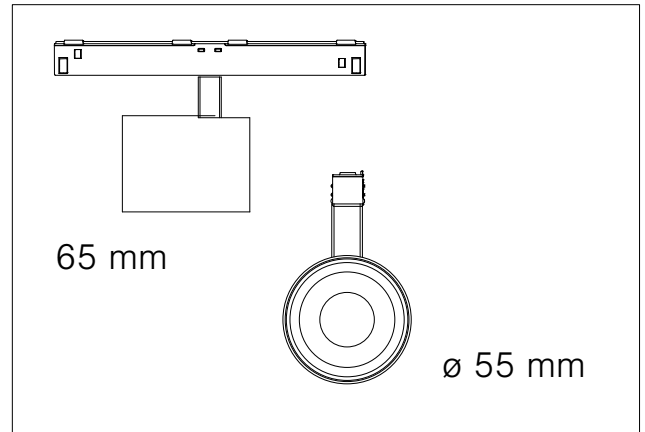

TUBE S 12,5W

Technical data

Installation	Track 230VAC
Luminaire type	Spot Projector
Housing Finish Color / RAL	Black / White
Dimensions	65 x 55
Environment	Interior
Controls	On / Off / Dali
Led	COB
Optics	Lens 15°_24°_36°
Optics technology	PC
Light emission direction	↻ 90° ↻ 355°
Nominal Power	10 W
Total Luminaire Power	12,5 W
Flux Total	1,540 lm
Efficacy	117 lm/W
LOR	90%
Voltage	48VDC
CCT	2.7K / 3K / 4K
Colour rendering index	90 Ra
C.C. / C.V.	CC: 350mA
Driver	External
Safety class	⊕
IP	IP65
Direct mounting on normally flammable surfaces	Yes
CE	Yes
Operating temperature	-20 / +50
Driver included	Yes
Typ. efficiency (full load)	> 91
Output LF current ripple	< 5
Overload protection / Short-circuit protection	Yes
Emergency mode	No
Cable included / length	Yes
Net weight	0.800 Kg
L80B10 (Tj=85°C) >60.000h	

tender txt

Projector Led para calha 48VDC, corpo em alumínio injectado, pintura electrostatica poliester. Lentes em policarbonato, aberturas de 15°, 24° e 36°. Driver externo com adaptador para calha incorporado. Orientável 355° no eixo horizontal e 90° no eixo vertical. Disponível CCTs, 2700k, 3000K e 4000K. CRI > 90. Última geração de COBs, eficiência de 117 lm/W para tp = 65 °C.