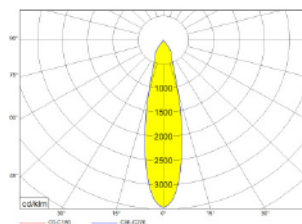

TUBE S 12,5W

Technical data

Installation	Track 230VAC
Luminaire type	Spot Projector
Housing Finish Color / RAL	Black / White
Dimensions	65 x 55
Environment	Interior
Controls	On / Off / Dali
Led	COB
Optics	Lens 15°_24°_36°
Optics technology	PC
Light emission direction	↻ 90° ↻ 355°
Nominal Power	10 W
Total Luminaire Power	12,5 W
Flux Total	1,540 lm
Efficacy	117 lm/W
LOR	90%
Voltage	48VDC
CCT	2.7K / 3K / 4K
Colour rendering index	90 Ra
C.C. / C.V.	CC: 350mA
Driver	External
Safety class	⊕
IP	IP65
Direct mounting on normally flammable surfaces	Yes
CE	Yes
Operating temperature	-20 / +50
Driver included	Yes
Typ. efficiency (full load)	> 91
Output LF current ripple	< 5
Overload protection / Short-circuit protection	Yes
Emergency mode	No
Cable included / length	Yes
Net weight	0.800 Kg
L80B10 (Tj=85°C) >60.000h	

tender txt

Projector Led para calha 48VDC, corpo em alumínio injectado, pintura electrostatica poliester. Lentes em policarbonato, aberturas de 15°, 24° e 36°. Driver externo com adaptador para calha incorporado. Orientável 355° no eixo horizontal e 90° no eixo vertical. Disponível CCTs, 2700k, 3000K e 4000K. CRI > 90. Última geração de COBs, eficiência de 117 lm/W para tp = 65 °C.

SPOT

MEDIUM

FLOOD

WIDE FLOOD

V2020_1

The stated luminous flux and rated electrical input power is subject to a tolerance of +/- 10%, the stated color temperature also has a tolerance of +/- 150 Kelvin. We reserve the right to make technical changes without prior notice.