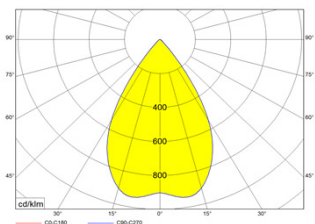

TUBE S 12,5W

Technical data

Installation	Track 230VAC
Luminaire type	Spot Projector
Housing Finish Color / RAL	Black / White
Dimensions	65 x 55
Environment	Interior
Controls	On / Off / Dali
Led	COB
Optics	Lens 15°_24°_36°
Optics technology	PC
Light emission direction	↻ 90° ↻ 355°
Nominal Power	10 W
Total Luminaire Power	12,5 W
Flux Total	1,540 lm
Efficacy	117 lm/W
LOR	90%
Voltage	48VDC
CCT	2.7K / 3K / 4K
Colour rendering index	90 Ra
C.C. / C.V.	CC: 350mA
Driver	External
Safety class	⊕
IP	IP65
Direct mounting on normally flammable surfaces	Yes
CE	Yes
Operating temperature	-20 / +50
Driver included	Yes
Typ. efficiency (full load)	> 91
Output LF current ripple	< 5
Overload protection / Short-circuit protection	Yes
Emergency mode	No
Cable included / length	Yes
Net weight	0.800 Kg
L80B10 (Tj=85°C) >60.000h	

tender txt

Projector Led para calha 48VDC, corpo em alumínio injectado, pintura electrostatica poliester. Lentes em policarbonato, aberturas de 15°, 24° e 36°. Driver externo com adaptador para calha incorporado. Orientável 355° no eixo horizontal e 90° no eixo vertical. Disponível CCTs, 2700k, 3000K e 4000K. CRI > 90. Última geração de COBs, eficiência de 117 lm/W para tp = 65 °C.

SPOT

MEDIUM

FLOOD

WIDE FLOOD

V2020_1

The stated luminous flux and rated electrical input power is subject to a tolerance of +/- 10%, the stated color temperature also has a tolerance of +/- 150 Kelvin. We reserve the right to make technical changes without prior notice.