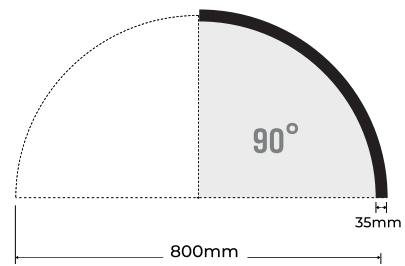

# **CURVE C3535** system

**800mm**

**1500mm**

**3000mm**

## Exemplos de composições

Rectas com diferentes comprimentos

Curvas com 45°, 90° ou 135° : Diâmetros de 800, 1500 e 3000 mm.

∅ 800mm

1m	16.56,64.03lx	321.09cm
2m	4.139,16.01lx	642.19cm
3m	1.839,7.114lx	963.28cm
5m	0.6622,2.561lx	1605.47cm
7m	0.3379,1.307lx	2247.65cm
Height	Eavg,Emax	Angle:116.16deg Diameter

**Profile + Lighting Source**

CRI	Lumens	Voltage	Typ. Power	LEDs/meter	Cutting unit
>80	1300LM/pcs	24V	11,5W/pcs	140 LED	14LEDs

∅ 1500mm

Height	Eavg, Emax	Angle:114.91deg	Diameter
1m	37.55,137.4lx		313.39cm
2m	9.386,34.34lx		626.78cm
3m	4.172,15.26lx		940.17cm
5m	1.502,5.494lx		1566.94cm
7m	0.7662,2.803lx		2193.72cm

**Profile + Lighting Source**

CRI	Lumens	Voltage	Typ. Power	LEDs/meter	Cutting unit
>80	1300LM/pcs	24V	13,2W/pcs	140 LED	14 LEDs

Height	Eavg, Emax	Angle:115.58deg	Diameter
1m	60.07,219.1lx		317.46cm
2m	15.02,54.77lx		634.93cm
3m	6.675,24.34lx		952.39cm
5m	2.403,8.763lx		1587.32cm
7m	1.226,4.471lx		2222.25cm