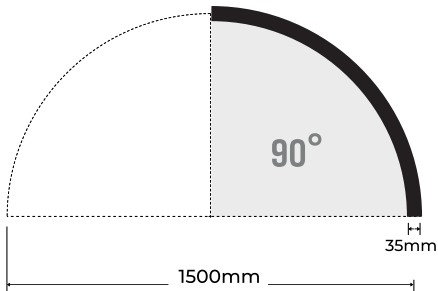

## Exemplos de composições

Rectas com diferentes comprimentos

Curvas com 45°, 90° ou 135° : Diâmetros de 800, 1500 e 3000 mm.

∅ 800mm

1m	16.56,64.03lx	321.09cm
2m	4.139,16.01lx	642.19cm
3m	1.839,7.114lx	963.28cm
5m	0.6622,2.561lx	1605.47cm
7m	0.3379,1.307lx	2247.65cm
Height	Eavg,Emax	Angle:116.16deg Diameter

**Profile + Lighting Source**

CRI	Lumens	Voltage	Typ. Power	LEDs/meter	Cutting unit
>80	650LM/pcs	24V	5,8W/pcs	140 LED	14LEDs

1m	30.65,118.6lx	325.32cm
2m	7.662,29.65lx	650.63cm
3m	3.406,13.18lx	975.95cm
5m	1.226,4.744lx	1626.59cm
7m	0.6255,2.420lx	2277.22cm
Height	Eavg,Emax	Angle:116.83deg Diameter

**Profile + Lighting Source**

CRI	Lumens	Voltage	Typ. Power	LEDs/meter	Cutting unit
>80	1300LM/pcs	24V	11,5W/pcs	140 LED	14LEDs

∅ 1500mm

Height	Eavg, Emax	Angle:114.91deg	Diameter
1m	37.55,137.4lx		313.39cm
2m	9.386,34.34lx		626.78cm
3m	4.172,15.26lx		940.17cm
5m	1.502,5.494lx		1566.94cm
7m	0.7662,2.803lx		2193.72cm

**Profile + Lighting Source**

CRI	Lumens	Voltage	Typ. Power	LEDs/meter	Cutting unit
>80	1300LM/pcs	24V	13,2W/pcs	140 LED	14 LEDs

Height	Eavg, Emax	Angle:115.58deg	Diameter
1m	60.07,219.1lx		317.46cm
2m	15.02,54.77lx		634.93cm
3m	6.675,24.34lx		952.39cm
5m	2.403,8.763lx		1587.32cm
7m	1.226,4.471lx		2222.25cm