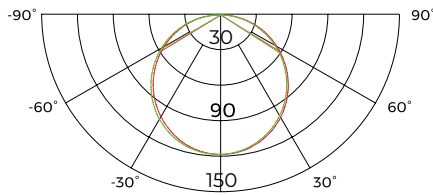

## Exemplos de composições

Rectas com diferentes comprimentos

Curvas com 45°, 90° ou 135° : Diâmetros de 800, 1500 e 3000 mm.

∅ 800mm

1m	16.56,64.03lx	321.09cm
2m	4.139,16.01lx	642.19cm
3m	1.839,7.114lx	963.28cm
5m	0.6622,2.561lx	1605.47cm
7m	0.3379,1.307lx	2247.65cm
Height	Eavg,Emax	Angle:116.16deg Diameter

**Profile + Lighting Source**

CRI	Lumens	Voltage	Typ. Power	LEDs/meter	Cutting unit
>80	650LM/pcs	24V	5,8W/pcs	140 LED	14LEDs

1m	30.65,118.6lx	325.32cm
2m	7.662,29.65lx	650.63cm
3m	3.406,13.18lx	975.95cm
5m	1.226,4.744lx	1626.59cm
7m	0.6255,2.420lx	2277.22cm
Height	Eavg,Emax	Angle:116.83deg Diameter

**Profile + Lighting Source**

CRI	Lumens	Voltage	Typ. Power	LEDs/meter	Cutting unit
>80	1300LM/pcs	24V	11,5W/pcs	140 LED	14LEDs

∅ 1500mm

Height	Eavg, Emax	Angle:114.91deg	Diameter
1m	37.55,137.4lx		313.39cm
2m	9.386,34.34lx		626.78cm
3m	4.172,15.26lx		940.17cm
5m	1.502,5.494lx		1566.94cm
7m	0.7662,2.803lx		2193.72cm