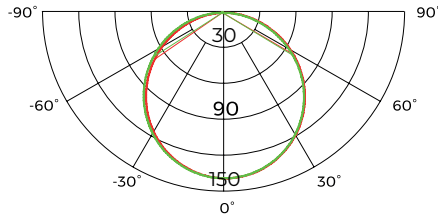

## Exemplos de composições

Rectas com diferentes comprimentos

Curvas com 45°, 90° ou 135° : Diâmetros de 800, 1500 e 3000 mm.

∅ 800mm

1m	16.56,64.03lx	321.09cm
2m	4.139,16.01lx	642.19cm
3m	1.839,7.114lx	963.28cm
5m	0.6622,2.561lx	1605.47cm
7m	0.3379,1.307lx	2247.65cm
Height	Eavg,Emax	Angle:116.16deg Diameter

**Profile + Lighting Source**

CRI	Lumens	Voltage	Typ. Power	LEDs/meter	Cutting unit
>80	650LM/pcs	24V	5,8W/pcs	140 LED	14LEDs

1m	30.65,118.6lx	325.32cm
2m	7.662,29.65lx	650.63cm
3m	3.406,13.18lx	975.95cm
5m	1.226,4.744lx	1626.59cm
7m	0.6255,2.420lx	2277.22cm
Height	Eavg,Emax	Angle:116.83deg Diameter

**Profile + Lighting Source**

CRI	Lumens	Voltage	Typ. Power	LEDs/meter	Cutting unit
>80	1300LM/pcs	24V	11,5W/pcs	140 LED	14LEDs

∅ 1500mm

Height	Eavg, Emax	Angle:114.91deg	Diameter
1m	37.55,137.4lx		313.39cm
2m	9.386,34.34lx		626.78cm
3m	4.172,15.26lx		940.17cm
5m	1.502,5.494lx		1566.94cm
7m	0.7662,2.803lx		2193.72cm

**Profile + Lighting Source**

CRI	Lumens	Voltage	Typ. Power	LEDs/meter	Cutting unit
>80	1300LM/pcs	24V	13,2W/pcs	140 LED	14 LEDs

Height	Eavg, Emax	Angle:115.58deg	Diameter
1m	60.07,219.1lx		317.46cm
2m	15.02,54.77lx		634.93cm
3m	6.675,24.34lx		952.39cm
5m	2.403,8.763lx		1587.32cm
7m	1.226,4.471lx		2222.25cm