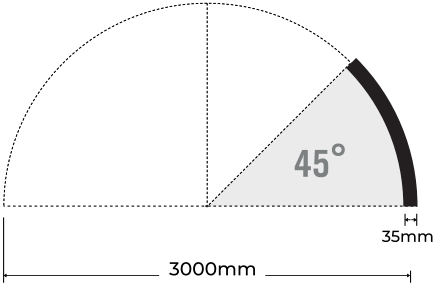

## Exemplos de composições

Rectas com diferentes comprimentos

Curvas com 45°, 90° ou 135° : Diâmetros de 800, 1500 e 3000 mm.

∅ 800mm

1m	16.56,64.03lx	321.09cm
2m	4.139,16.01lx	642.19cm
3m	1.839,7.114lx	963.28cm
5m	0.6622,2.561lx	1605.47cm
7m	0.3379,1.307lx	2247.65cm
Height	Eavg,Emax	Angle:116.16deg Diameter

**Profile + Lighting Source**

CRI	Lumens	Voltage	Typ. Power	LEDs/meter	Cutting unit
>80	1300LM/pcs	24V	11,5W/pcs	140 LED	14LEDs

∅ 1500mm

Height	Eavg, Emax	Angle:114.91deg	Diameter
1m	37.55,137.4lx		313.39cm
2m	9.386,34.34lx		626.78cm
3m	4.172,15.26lx		940.17cm
5m	1.502,5.494lx		1566.94cm
7m	0.7662,2.803lx		2193.72cm

**Profile + Lighting Source**

CRI	Lumens	Voltage	Typ. Power	LEDs/meter	Cutting unit
>80	1300LM/pcs	24V	13,2W/pcs	140 LED	14 LEDs

Height	Eavg, Emax	Angle:115.58deg	Diameter
1m	60.07,219.1lx		317.46cm
2m	15.02,54.77lx		634.93cm
3m	6.675,24.34lx		952.39cm
5m	2.403,8.763lx		1587.32cm
7m	1.226,4.471lx		2222.25cm

**Profile + Lighting Source**

CRI	Lumens	Voltage	Typ. Power	LEDs/meter	Cutting unit
>80	2600LM/pcs	24V	26,4W/pcs	140 LED	14 LEDs

∅ 3000mm

1m	66.31,256.1lx	320.62cm
2m	16.58,64.03lx	641.24cm
3m	7.368,28.46lx	961.86cm
5m	2.652,10.25lx	1603.10cm
7m	1.353,5.227lx	2244.33cm
Height	Eavg,Emax	Angle:116.09deg Diameter