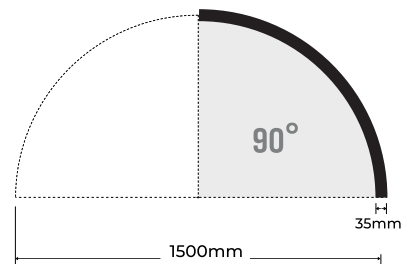

# **CURVE C3535** system

**800mm**

**1500mm**

**3000mm**

## Exemplos de composições

Rectas com diferentes comprimentos

Curvas com 45°, 90° ou 135° : Diâmetros de 800, 1500 e 3000 mm.

∅ 800mm

1m	16.56,64.03lx	321.09cm
2m	4.139,16.01lx	642.19cm
3m	1.839,7.114lx	963.28cm
5m	0.6622,2.561lx	1605.47cm
7m	0.3379,1.307lx	2247.65cm
Height	Eavg,Emax	Angle:116.16deg Diameter

**Profile + Lighting Source**

CRI	Lumens	Voltage	Typ. Power	LEDs/meter	Cutting unit
>80	1300LM/pcs	24V	11,5W/pcs	140 LED	14LEDs

∅ 1500mm

Height	Eavg, Emax	Angle:114.91deg	Diameter
1m	37.55,137.4lx		313.39cm
2m	9.386,34.34lx		626.78cm
3m	4.172,15.26lx		940.17cm
5m	1.502,5.494lx		1566.94cm
7m	0.7662,2.803lx		2193.72cm

**Profile + Lighting Source**

CRI	Lumens	Voltage	Typ. Power	LEDs/meter	Cutting unit
>80	1300LM/pcs	24V	13,2W/pcs	140 LED	14 LEDs

Height	Eavg, Emax	Angle:115.58deg	Diameter
1m	60.07,219.1lx		317.46cm
2m	15.02,54.77lx		634.93cm
3m	6.675,24.34lx		952.39cm
5m	2.403,8.763lx		1587.32cm
7m	1.226,4.471lx		2222.25cm