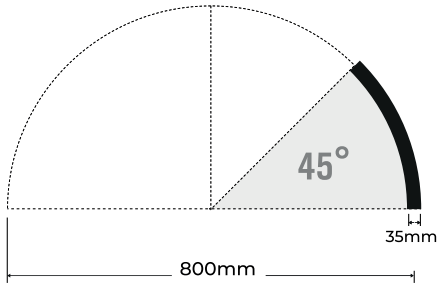

## Exemplos de composições

Rectas com diferentes comprimentos

Curvas com 45°, 90° ou 135° : Diâmetros de 800, 1500 e 3000 mm.

∅ 800mm

1m	16.56,64.03lx	321.09cm
2m	4.139,16.01lx	642.19cm
3m	1.839,7.114lx	963.28cm
5m	0.6622,2.561lx	1605.47cm
7m	0.3379,1.307lx	2247.65cm
Height	Eavg,Emax	Angle:116.16deg Diameter

**Profile + Lighting Source**

CRI	Lumens	Voltage	Typ. Power	LEDs/meter	Cutting unit
>80	650LM/pcs	24V	5,8W/pcs	140 LED	14LEDs

1m	30.65,118.6lx	325.32cm
2m	7.662,29.65lx	650.63cm
3m	3.406,13.18lx	975.95cm
5m	1.226,4.744lx	1626.59cm
7m	0.6255,2.420lx	2277.22cm
Height	Eavg,Emax	Angle:116.83deg Diameter

**Profile + Lighting Source**

CRI	Lumens	Voltage	Typ. Power	LEDs/meter	Cutting unit
>80	1300LM/pcs	24V	11,5W/pcs	140 LED	14LEDs

∅ 1500mm

Height	Eavg, Emax	Angle:114.91deg	Diameter
1m	37.55,137.4lx		313.39cm
2m	9.386,34.34lx		626.78cm
3m	4.172,15.26lx		940.17cm
5m	1.502,5.494lx		1566.94cm
7m	0.7662,2.803lx		2193.72cm

**Profile + Lighting Source**

CRI	Lumens	Voltage	Typ. Power	LEDs/meter	Cutting unit
>80	1300LM/pcs	24V	13,2W/pcs	140 LED	14 LEDs

Height	Eavg, Emax	Angle:115.58deg	Diameter
1m	60.07,219.1lx		317.46cm
2m	15.02,54.77lx		634.93cm
3m	6.675,24.34lx		952.39cm
5m	2.403,8.763lx		1587.32cm
7m	1.226,4.471lx		2222.25cm