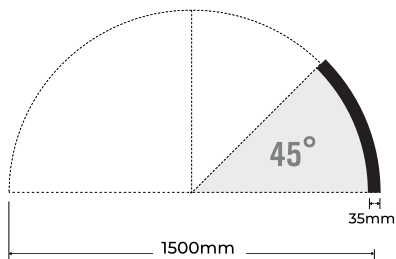

# **CURVE C3535** system

**800mm**

**1500mm**

**3000mm**

## Exemplos de composições

Rectas com diferentes comprimentos

Curvas com 45°, 90° ou 135° : Diâmetros de 800, 1500 e 3000 mm.

∅ 800mm

1m	16.56,64.03lx	321.09cm
2m	4.139,16.01lx	642.19cm
3m	1.839,7.114lx	963.28cm
5m	0.6622,2.561lx	1605.47cm
7m	0.3379,1.307lx	2247.65cm
Height	Eavg,Emax	Angle:116.16deg Diameter

**Profile + Lighting Source**

CRI	Lumens	Voltage	Typ. Power	LEDs/meter	Cutting unit
>80	1300LM/pcs	24V	11,5W/pcs	140 LED	14LEDs

∅ 1500mm

Height	Eavg, Emax	Angle:114.91deg	Diameter
1m	37.55,137.4lx		313.39cm
2m	9.386,34.34lx		626.78cm
3m	4.172,15.26lx		940.17cm
5m	1.502,5.494lx		1566.94cm
7m	0.7662,2.803lx		2193.72cm

**Profile + Lighting Source**

CRI	Lumens	Voltage	Typ. Power	LEDs/meter	Cutting unit
>80	1300LM/pcs	24V	13,2W/pcs	140 LED	14 LEDs

Height	Eavg, Emax	Angle:115.58deg	Diameter
1m	60.07,219.1lx		317.46cm
2m	15.02,54.77lx		634.93cm
3m	6.675,24.34lx		952.39cm
5m	2.403,8.763lx		1587.32cm
7m	1.226,4.471lx		2222.25cm