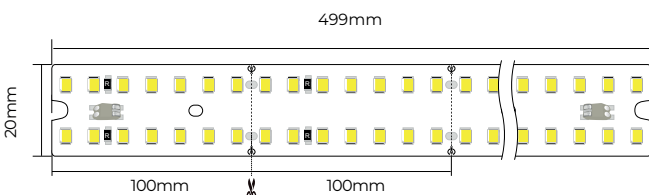

Profile + Lighting Source

CRI	Lumens	Voltage	Typ. Power	Size: Width	LEDs/meter	Cutting unit
>80	2120 LM/pcs	24V	19W/m	20 mm	140 LED	14 LEDs