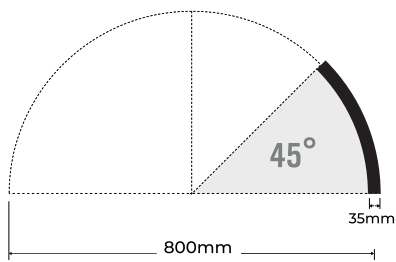

# **CURVE C3535** system

**800mm**

**1500mm**

**3000mm**

## Exemplos de composições

Rectas com diferentes comprimentos

Curvas com 45°, 90° ou 135° : Diâmetros de 800, 1500 e 3000 mm.

∅ 800mm

1m	16.56,64.03lx	321.09cm
2m	4.139,16.01lx	642.19cm
3m	1.839,7.114lx	963.28cm
5m	0.6622,2.561lx	1605.47cm
7m	0.3379,1.307lx	2247.65cm
Height	Eavg,Emax	Angle:116.16deg Diameter

**Profile + Lighting Source**

CRI	Lumens	Voltage	Typ. Power	LEDs/meter	Cutting unit
>80	1300LM/pcs	24V	11,5W/pcs	140 LED	14LEDs

∅ 1500mm

Height	Eavg, Emax	Angle:114.91deg	Diameter
1m	37.55,137.4lx		313.39cm
2m	9.386,34.34lx		626.78cm
3m	4.172,15.26lx		940.17cm
5m	1.502,5.494lx		1566.94cm
7m	0.7662,2.803lx		2193.72cm

**Profile + Lighting Source**

CRI	Lumens	Voltage	Typ. Power	LEDs/meter	Cutting unit
>80	1300LM/pcs	24V	13,2W/pcs	140 LED	14 LEDs

Height	Eavg, Emax	Angle:115.58deg	Diameter
1m	60.07,219.1lx		317.46cm
2m	15.02,54.77lx		634.93cm
3m	6.675,24.34lx		952.39cm
5m	2.403,8.763lx		1587.32cm
7m	1.226,4.471lx		2222.25cm