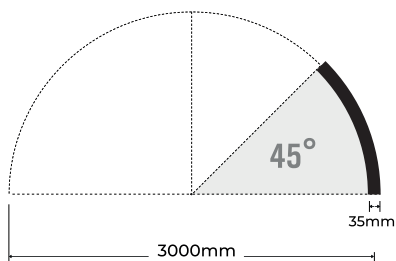

# **CURVE C3535** system

**800mm**

**1500mm**

**3000mm**

## Exemplos de composições

Rectas com diferentes comprimentos

Curvas com 45°, 90° ou 135° : Diâmetros de 800, 1500 e 3000 mm.

∅ 800mm

1m	16.56,64.03lx	321.09cm
2m	4.139,16.01lx	642.19cm
3m	1.839,7.114lx	963.28cm
5m	0.6622,2.561lx	1605.47cm
7m	0.3379,1.307lx	2247.65cm
Height	Eavg,Emax	Angle:116.16deg Diameter

**Profile + Lighting Source**

CRI	Lumens	Voltage	Typ. Power	LEDs/meter	Cutting unit
>80	650LM/pcs	24V	5,8W/pcs	140 LED	14LEDs

1m	30.65,118.6lx	325.32cm
2m	7.662,29.65lx	650.63cm
3m	3.406,13.18lx	975.95cm
5m	1.226,4.744lx	1626.59cm
7m	0.6255,2.420lx	2277.22cm
Height	Eavg,Emax	Angle:116.83deg Diameter

**Profile + Lighting Source**

CRI	Lumens	Voltage	Typ. Power	LEDs/meter	Cutting unit
>80	1300LM/pcs	24V	11,5W/pcs	140 LED	14LEDs

∅ 1500mm

Height	Eavg, Emax	Angle:114.91deg	Diameter
1m	37.55,137.4lx		313.39cm
2m	9.386,34.34lx		626.78cm
3m	4.172,15.26lx		940.17cm
5m	1.502,5.494lx		1566.94cm
7m	0.7662,2.803lx		2193.72cm