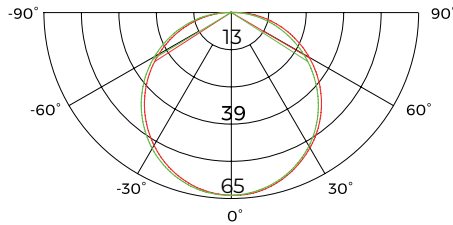

## Exemplos de composições

Rectas com diferentes comprimentos

Curvas com 45°, 90° ou 135° : Diâmetros de 800, 1500 e 3000 mm.

∅ 800mm

1m	16.56,64.03lx	321.09cm
2m	4.139,16.01lx	642.19cm
3m	1.839,7.114lx	963.28cm
5m	0.6622,2.561lx	1605.47cm
7m	0.3379,1.307lx	2247.65cm
Height	Eavg,Emax	Angle:116.16deg Diameter

**Profile + Lighting Source**

CRI	Lumens	Voltage	Typ. Power	LEDs/meter	Cutting unit
>80	650LM/pcs	24V	5,8W/pcs	140 LED	14LEDs

1m	30.65,118.6lx	325.32cm
2m	7.662,29.65lx	650.63cm
3m	3.406,13.18lx	975.95cm
5m	1.226,4.744lx	1626.59cm
7m	0.6255,2.420lx	2277.22cm
Height	Eavg,Emax	Angle:116.83deg Diameter

**Profile + Lighting Source**

CRI	Lumens	Voltage	Typ. Power	LEDs/meter	Cutting unit
>80	1300LM/pcs	24V	11,5W/pcs	140 LED	14LEDs

∅ 1500mm

Height	Eavg, Emax	Angle:114.91deg	Diameter
1m	37.55,137.4lx		313.39cm
2m	9.386,34.34lx		626.78cm
3m	4.172,15.26lx		940.17cm
5m	1.502,5.494lx		1566.94cm
7m	0.7662,2.803lx		2193.72cm

**Profile + Lighting Source**

CRI	Lumens	Voltage	Typ. Power	LEDs/meter	Cutting unit
>80	1300LM/pcs	24V	13,2W/pcs	140 LED	14 LEDs

Height	Eavg, Emax	Angle:115.58deg	Diameter
1m	60.07,219.1lx		317.46cm
2m	15.02,54.77lx		634.93cm
3m	6.675,24.34lx		952.39cm
5m	2.403,8.763lx		1587.32cm
7m	1.226,4.471lx		2222.25cm