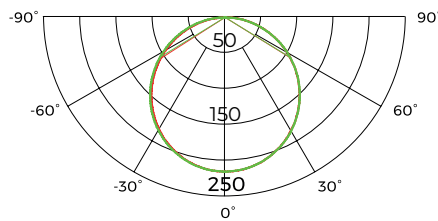

## Exemplos de composições

Rectas com diferentes comprimentos

Curvas com 45°, 90° ou 135° : Diâmetros de 800, 1500 e 3000 mm.

∅ 800mm

1m	16.56,64.03lx	321.09cm
2m	4.139,16.01lx	642.19cm
3m	1.839,7.114lx	963.28cm
5m	0.6622,2.561lx	1605.47cm
7m	0.3379,1.307lx	2247.65cm
Height	Eavg,Emax	Angle:116.16deg Diameter

**Profile + Lighting Source**

CRI	Lumens	Voltage	Typ. Power	LEDs/meter	Cutting unit
>80	650LM/pcs	24V	5,8W/pcs	140 LED	14LEDs

1m	30.65,118.6lx	325.32cm
2m	7.662,29.65lx	650.63cm
3m	3.406,13.18lx	975.95cm
5m	1.226,4.744lx	1626.59cm
7m	0.6255,2.420lx	2277.22cm
Height	Eavg,Emax	Angle:116.83deg Diameter

**Profile + Lighting Source**

CRI	Lumens	Voltage	Typ. Power	LEDs/meter	Cutting unit
>80	1300LM/pcs	24V	11,5W/pcs	140 LED	14LEDs

∅ 1500mm

Height	Eavg, Emax	Angle:114.91deg	Diameter
1m	37.55,137.4lx		313.39cm
2m	9.386,34.34lx		626.78cm
3m	4.172,15.26lx		940.17cm
5m	1.502,5.494lx		1566.94cm
7m	0.7662,2.803lx		2193.72cm

**Profile + Lighting Source**

CRI	Lumens	Voltage	Typ. Power	LEDs/meter	Cutting unit
>80	1300LM/pcs	24V	13,2W/pcs	140 LED	14 LEDs

Height	Eavg, Emax	Angle:115.58deg	Diameter
1m	60.07,219.1lx		317.46cm
2m	15.02,54.77lx		634.93cm
3m	6.675,24.34lx		952.39cm
5m	2.403,8.763lx		1587.32cm
7m	1.226,4.471lx		2222.25cm