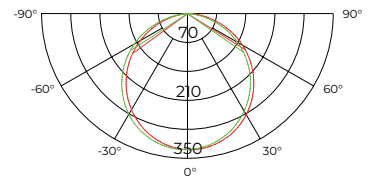

**Profile + Lighting Source**

CRI	Lumens	Voltage	Typ. Power	LEDs/meter	Cutting unit
>80	1300LM/pcs	24V	11,5W/pcs	140 LED	14LEDs

∅ 1500mm

Height	Eavg, Emax	Angle:114.91deg	Diameter
1m	37.55,137.4lx		313.39cm
2m	9.386,34.34lx		626.78cm
3m	4.172,15.26lx		940.17cm
5m	1.502,5.494lx		1566.94cm
7m	0.7662,2.803lx		2193.72cm

**Profile + Lighting Source**

CRI	Lumens	Voltage	Typ. Power	LEDs/meter	Cutting unit
>80	1300LM/pcs	24V	13,2W/pcs	140 LED	14 LEDs

Height	Eavg, Emax	Angle:115.58deg	Diameter
1m	60.07,219.1lx		317.46cm
2m	15.02,54.77lx		634.93cm
3m	6.675,24.34lx		952.39cm
5m	2.403,8.763lx		1587.32cm
7m	1.226,4.471lx		2222.25cm

**Profile + Lighting Source**

CRI	Lumens	Voltage	Typ. Power	LEDs/meter	Cutting unit
>80	2600LM/pcs	24V	26,4W/pcs	140 LED	14 LEDs

∅ 3000mm

1m	66.31,256.1lx	320.62cm
2m	16.58,64.03lx	641.24cm
3m	7.368,28.46lx	961.86cm
5m	2.652,10.25lx	1603.10cm
7m	1.353,5.227lx	2244.33cm
Height	Eavg,Emax	Angle:116.09deg Diameter

**Profile + Lighting Source**

CRI	Lumens	Voltage	Typ. Power	LEDs/meter	Cutting unit
>80	2600LM/pcs	24V	26,4W/pcs	140 LED	14 LEDs

Perfil recto 500, 1000, 1500, 2500mm

1m	71.29,259.9lx	316.30cm
2m	17.82,64.99lx	632.60cm
3m	7.921,28.88lx	948.90cm
5m	2.852,10.40lx	1581.51cm
7m	1.455,5.305lx	2214.11cm
Height	Eavg,Emax	Angle:115.39deg Diameter