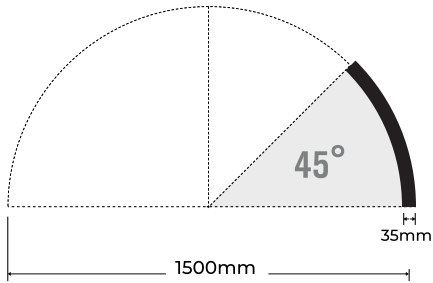

## Exemplos de composições

Rectas com diferentes comprimentos

Curvas com 45°, 90° ou 135° : Diâmetros de 800, 1500 e 3000 mm.

∅ 800mm

1m	16.56,64.03lx	321.09cm
2m	4.139,16.01lx	642.19cm
3m	1.839,7.114lx	963.28cm
5m	0.6622,2.561lx	1605.47cm
7m	0.3379,1.307lx	2247.65cm
Height	Eavg,Emax	Angle:116.16deg Diameter

**Profile + Lighting Source**

CRI	Lumens	Voltage	Typ. Power	LEDs/meter	Cutting unit
>80	650LM/pcs	24V	5,8W/pcs	140 LED	14LEDs

1m	30.65,118.6lx	325.32cm
2m	7.662,29.65lx	650.63cm
3m	3.406,13.18lx	975.95cm
5m	1.226,4.744lx	1626.59cm
7m	0.6255,2.420lx	2277.22cm
Height	Eavg,Emax	Angle:116.83deg Diameter

**Profile + Lighting Source**

CRI	Lumens	Voltage	Typ. Power	LEDs/meter	Cutting unit
>80	1300LM/pcs	24V	11,5W/pcs	140 LED	14LEDs

∅ 1500mm

Height	Eavg, Emax	Angle:114.91deg	Diameter
1m	37.55,137.4lx		313.39cm
2m	9.386,34.34lx		626.78cm
3m	4.172,15.26lx		940.17cm
5m	1.502,5.494lx		1566.94cm
7m	0.7662,2.803lx		2193.72cm

**Profile + Lighting Source**

CRI	Lumens	Voltage	Typ. Power	LEDs/meter	Cutting unit
>80	1300LM/pcs	24V	13,2W/pcs	140 LED	14 LEDs

Height	Eavg, Emax	Angle:115.58deg	Diameter
1m	60.07,219.1lx		317.46cm
2m	15.02,54.77lx		634.93cm
3m	6.675,24.34lx		952.39cm
5m	2.403,8.763lx		1587.32cm
7m	1.226,4.471lx		2222.25cm