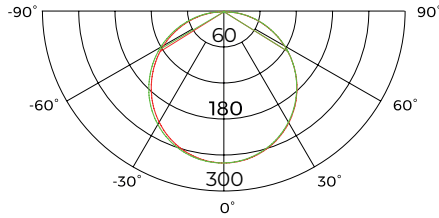

**Profile + Lighting Source**

CRI	Lumens	Voltage	Typ. Power	LEDs/meter	Cutting unit
>80	650LM/pcs	24V	5,8W/pcs	140 LED	14LEDs

1m	30.65,118.6lx	325.32cm
2m	7.662,29.65lx	650.63cm
3m	3.406,13.18lx	975.95cm
5m	1.226,4.744lx	1626.59cm
7m	0.6255,2.420lx	2277.22cm
Height	Eavg,Emax	Angle:116.83deg Diameter

**Profile + Lighting Source**

CRI	Lumens	Voltage	Typ. Power	LEDs/meter	Cutting unit
>80	1300LM/pcs	24V	11,5W/pcs	140 LED	14LEDs

∅ 1500mm

Height	Eavg, Emax	Angle:114.91deg	Diameter
1m	37.55,137.4lx		313.39cm
2m	9.386,34.34lx		626.78cm
3m	4.172,15.26lx		940.17cm
5m	1.502,5.494lx		1566.94cm
7m	0.7662,2.803lx		2193.72cm

**Profile + Lighting Source**

CRI	Lumens	Voltage	Typ. Power	LEDs/meter	Cutting unit
>80	1300LM/pcs	24V	13,2W/pcs	140 LED	14 LEDs

Height	Eavg, Emax	Angle:115.58deg	Diameter
1m	60.07,219.1lx		317.46cm
2m	15.02,54.77lx		634.93cm
3m	6.675,24.34lx		952.39cm
5m	2.403,8.763lx		1587.32cm
7m	1.226,4.471lx		2222.25cm

**Profile + Lighting Source**

CRI	Lumens	Voltage	Typ. Power	LEDs/meter	Cutting unit
>80	2600LM/pcs	24V	26,4W/pcs	140 LED	14 LEDs

∅ 3000mm

1m	66.31,256.1lx	320.62cm
2m	16.58,64.03lx	641.24cm
3m	7.368,28.46lx	961.86cm
5m	2.652,10.25lx	1603.10cm
7m	1.353,5.227lx	2244.33cm
Height	Eavg,Emax	Angle:116.09deg Diameter