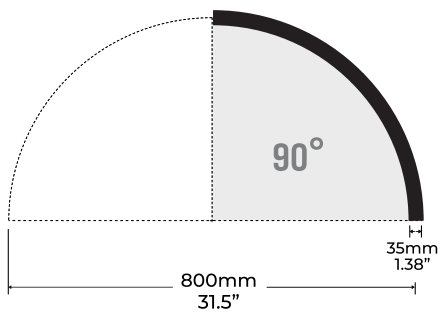

## Exemplos de composições

Rectas com diferentes comprimentos

Curvas com 45°, 90° ou 135° : Diâmetros de 800, 1500 e 3000 mm.

∅ 800mm

1m	16.56,64.03lx	321.09cm
2m	4.139,16.01lx	642.19cm
3m	1.839,7.114lx	963.28cm
5m	0.6622,2.561lx	1605.47cm
7m	0.3379,1.307lx	2247.65cm
Height	Eavg,Emax	Angle:116.16deg Diameter

**Profile + Lighting Source**

CRI	Lumens	Voltage	Typ. Power	LEDs/meter	Cutting unit
>80	650LM/pcs	24V	5,8W/pcs	140 LED	14LEDs

1m	30.65,118.6lx	325.32cm
2m	7.662,29.65lx	650.63cm
3m	3.406,13.18lx	975.95cm
5m	1.226,4.744lx	1626.59cm
7m	0.6255,2.420lx	2277.22cm
Height	Eavg,Emax	Angle:116.83deg Diameter

**Profile + Lighting Source**

CRI	Lumens	Voltage	Typ. Power	LEDs/meter	Cutting unit
>80	1300LM/pcs	24V	11,5W/pcs	140 LED	14LEDs

∅ 1500mm

Height	Eavg, Emax	Angle:114.91deg	Diameter
1m	37.55,137.4lx		313.39cm
2m	9.386,34.34lx		626.78cm
3m	4.172,15.26lx		940.17cm
5m	1.502,5.494lx		1566.94cm
7m	0.7662,2.803lx		2193.72cm

**Profile + Lighting Source**

CRI	Lumens	Voltage	Typ. Power	LEDs/meter	Cutting unit
>80	1300LM/pcs	24V	13,2W/pcs	140 LED	14 LEDs

Height	Eavg, Emax	Angle:115.58deg	Diameter
1m	60.07,219.1lx		317.46cm
2m	15.02,54.77lx		634.93cm
3m	6.675,24.34lx		952.39cm
5m	2.403,8.763lx		1587.32cm
7m	1.226,4.471lx		2222.25cm