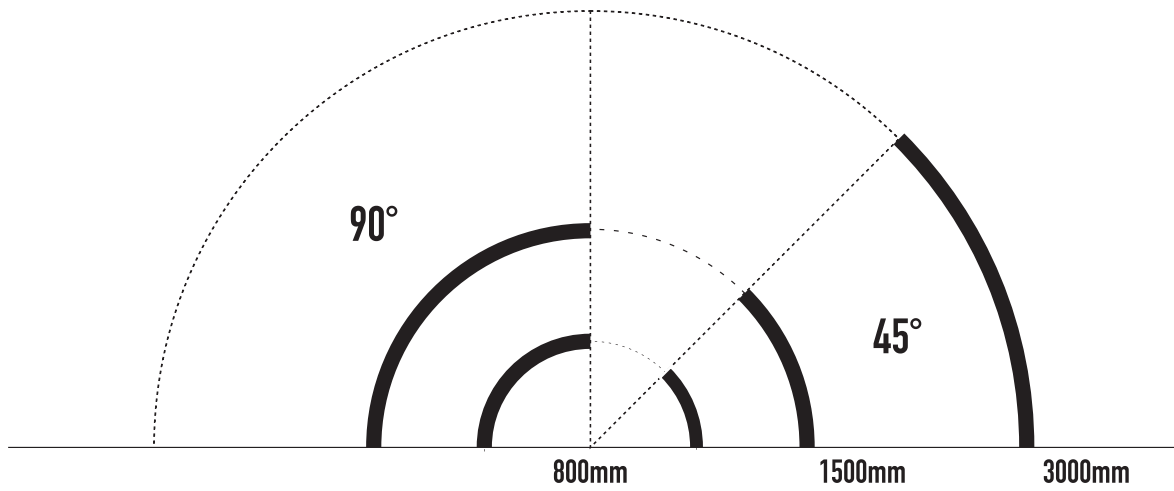

# **CURVE C3535** system

**800mm**

**1500mm**

**3000mm**

## Exemplos de composições

Rectas com diferentes comprimentos

Curvas com 45°, 90° ou 135° : Diâmetros de 800, 1500 e 3000 mm.

∅ 800mm

1m	16.56,64.03lx	321.09cm
2m	4.139,16.01lx	642.19cm
3m	1.839,7.114lx	963.28cm
5m	0.6622,2.561lx	1605.47cm
7m	0.3379,1.307lx	2247.65cm
Height	Eavg,Emax	Angle:116.16deg Diameter

**Profile + Lighting Source**

CRI	Lumens	Voltage	Typ. Power	LEDs/meter	Cutting unit
>80	1300LM/pcs	24V	11,5W/pcs	140 LED	14LEDs

∅ 1500mm

Height	Eavg, Emax	Angle:114.91deg	Diameter
1m	37.55,137.4lx		313.39cm
2m	9.386,34.34lx		626.78cm
3m	4.172,15.26lx		940.17cm
5m	1.502,5.494lx		1566.94cm
7m	0.7662,2.803lx		2193.72cm

**Profile + Lighting Source**

CRI	Lumens	Voltage	Typ. Power	LEDs/meter	Cutting unit
>80	1300LM/pcs	24V	13,2W/pcs	140 LED	14 LEDs

Height	Eavg, Emax	Angle:115.58deg	Diameter
1m	60.07,219.1lx		317.46cm
2m	15.02,54.77lx		634.93cm
3m	6.675,24.34lx		952.39cm
5m	2.403,8.763lx		1587.32cm
7m	1.226,4.471lx		2222.25cm