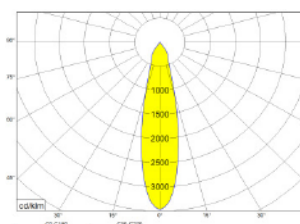

TUBE S 20W

Technical data

Installation	Track 230VAC
Luminaire type	Spot Projector
Housing Finish Color / RAL	Black / White
Dimensions	120 x 65
Environment	Interior
Controls	On / Off / Dali
Led	COB
Optics	Lens 15°_24°_36°
Optics technology	PC
Light emission direction	↻ 90° ↻ 355°
Nominal Power	17 W
Total Luminaire Power	20 W
Flux Total	2200 lm
Efficiency	117 lm/W
LOR	90%
Voltage	230VDC
CCT	2.7K / 3K / 4K
Colour rendering index	90 Ra
C.C. / C.V.	CC: 500mA
Driver	External
Safety class	⚡
IP	IP65
Direct mounting on normally flammable surfaces	Yes
CE	Yes
Operating temperature	-20 / +50
Driver included	Yes
Typ. efficiency (full load)	> 91
Output LF current ripple	< 5
Overload protection / Short-circuit protection	Yes
Emergency mode	No
Cable included / length	Yes
Net weight	0.9200 Kg
L80B10 (Tj=85°C) >60.000h	

tender txt

Projector Led para calha 48VDC, corpo em alumínio injectado, pintura electroestatica poliester. Lentes em policarbonato, aberturas de 15°, 24° e 36°. Driver externo com adaptador para calha incorporado. Orientável 355° no eixo horizontal e 90° no eixo vertical. Disponível CCTs, 2700k, 3000K e 4000K. CRI > 90. Última geração de COBs, eficiência de 117 lm/W para tp = 65 °C.

MEDIUM

V2020_1

The stated luminous flux and rated electrical input power is subject to a tolerance of +/- 10%, the stated color temperature also has a tolerance of +/- 150 Kelvin. We reserve the right to make technical changes without prior notice.