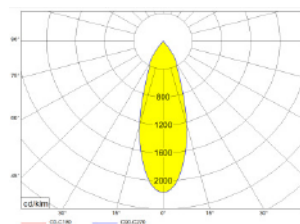

TUBE S 30W

Technical data

Installation	Track 230VAC
Luminaire type	Spot Projector
Housing Finish Color / RAL	Black / White
Dimensions	140 x 75
Environment	Interior
Controls	On / Off / Dali
Led	COB
Optics	Lens 15°_24°_36°
Optics technology	PC
Light emission direction	↻ 90° ↻ 355°
Nominal Power	27 W
Total Luminaire Power	30 W
Flux Total	3050 lm
Efficiency	117 lm/W
LOR	90%
Voltage	230VDC
CCT	2.7K / 3K / 4K
Colour rendering index	90 Ra
C.C. / C.V.	CC: 700mA
Driver	External
Safety class	⚡
IP	IP65
Direct mounting on normally flammable surfaces	Yes
CE	Yes
Operating temperature	-20 / +50
Driver included	Yes
Typ. efficiency (full load)	> 91
Output LF current ripple	< 5
Overload protection / Short-circuit protection	Yes
Emergency mode	No
Cable included / length	Yes
Net weight	1,100 Kg
L80B10 (Tj=85°C) >60.000h	

tender txt

Projector Led para calha 48VDC, corpo em alumínio injectado, pintura electroestatica poliester. Lentes em policarbonato, aberturas de 15°, 24° e 36°. Driver externo com adaptador para calha incorporado. Orientável 355° no eixo horizontal e 90° no eixo vertical. Disponível CCTs, 2700k, 3000K e 4000K. CRI > 90. Última geração de COBs, eficiência de 117 lm/W para tp = 65 °C.

FLOOD

V2020_1

The stated luminous flux and rated electrical input power is subject to a tolerance of +/- 10%, the stated color temperature also has a tolerance of +/- 150 Kelvin. We reserve the right to make technical changes without prior notice.