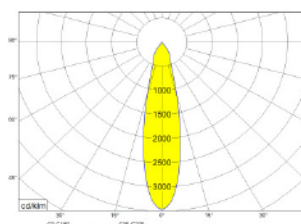

TUBE S 30W

Technical data

Installation	Track 230VAC
Luminaire type	Spot Projector
Housing Finish Color / RAL	Black / White
Dimensions	140 x 75
Environment	Interior
Controls	On / Off / Dali
Led	COB
Optics	Lens 15°_24°_36°
Optics technology	PC
Light emission direction	↻ 90° ↻ 355°
Nominal Power	27 W
Total Luminaire Power	30 W
Flux Total	3050 lm
Efficiency	117 lm/W
LOR	90%
Voltage	230VDC
CCT	2.7K / 3K / 4K
Colour rendering index	90 Ra
C.C. / C.V.	CC: 700mA
Driver	External
Safety class	⚡
IP	IP65
Direct mounting on normally flammable surfaces	Yes
CE	Yes
Operating temperature	-20 / +50
Driver included	Yes
Typ. efficiency (full load)	> 91
Output LF current ripple	< 5
Overload protection / Short-circuit protection	Yes
Emergency mode	No
Cable included / length	Yes
Net weight	1,100 Kg
L80B10 (Tj=85°C) >60.000h	

tender txt

Projector Led para calha 48VDC, corpo em alumínio injectado, pintura electroestatica poliester. Lentes em policarbonato, aberturas de 15°, 24° e 36°. Driver externo com adaptador para calha incorporado. Orientável 355° no eixo horizontal e 90° no eixo vertical. Disponível CCTs, 2700k, 3000K e 4000K. CRI > 90. Última geração de COBs, eficiência de 117 lm/W para tp = 65 °C.

MEDIUM

V2020_1

The stated luminous flux and rated electrical input power is subject to a tolerance of +/- 10%, the stated color temperature also has a tolerance of +/- 150 Kelvin. We reserve the right to make technical changes without prior notice.