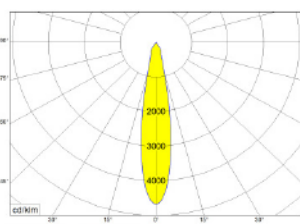

TUBE S 20W

Technical data

Installation	Track 230VAC
Luminaire type	Spot Projector
Housing Finish Color / RAL	Black / White
Dimensions	120 x 65
Environment	Interior
Controls	On / Off / Dali
Led	COB
Optics	Lens 15°_24°_36°
Optics technology	PC
Light emission direction	↻ 90° ↻ 355°
Nominal Power	17 W
Total Luminaire Power	20 W
Flux Total	2200 lm
Efficiency	117 lm/W
LOR	90%
Voltage	230VDC
CCT	2.7K / 3K / 4K
Colour rendering index	90 Ra
C.C. / C.V.	CC: 500mA
Driver	External
Safety class	⚡
IP	IP65
Direct mounting on normally flammable surfaces	Yes
CE	Yes
Operating temperature	-20 / +50
Driver included	Yes
Typ. efficiency (full load)	> 91
Output LF current ripple	< 5
Overload protection / Short-circuit protection	Yes
Emergency mode	No
Cable included / length	Yes
Net weight	0.9200 Kg
L80B10 (Tj=85°C) >60.000h	

tender txt

Projector Led para calha 48VDC, corpo em alumínio injectado, pintura electroestatica poliester. Lentes em policarbonato, aberturas de 15°, 24° e 36°. Driver externo com adaptador para calha incorporado. Orientável 355° no eixo horizontal e 90° no eixo vertical. Disponível CCTs, 2700k, 3000K e 4000K. CRI > 90. Última geração de COBs, eficiência de 117 lm/W para tp = 65 °C.

SPOT

V2020_1

The stated luminous flux and rated electrical input power is subject to a tolerance of +/- 10%, the stated color temperature also has a tolerance of +/- 150 Kelvin. We reserve the right to make technical changes without prior notice.