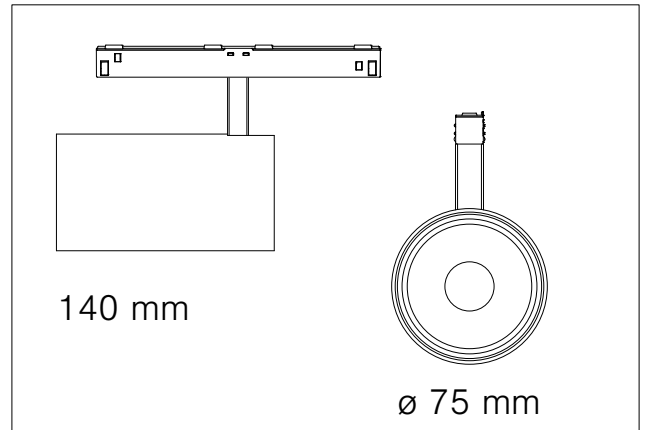

### Technical data

Installation	Track 230VAC
Luminaire type	Spot Projector
Housing Finish Color / RAL	Black / White
Dimensions	120 x 65
Environment	Interior
Controls	On / Off / Dali
Led	COB
Optics	Lens 15°_24°_36°
Optics technology	PC
Light emission direction	↻ 90° ↻ 355°
Nominal Power	17 W
Total Luminaire Power	20 W
Flux Total	2200 lm
Efficiency	117 lm/W
LOR	90%
Voltage	230VDC
CCT	2.7K / 3K / 4K
Colour rendering index	90 Ra
C.C. / C.V.	CC: 500mA
Driver	External
Safety class	⚡
IP	IP65
Direct mounting on normally flammable surfaces	Yes
CE	Yes
Operating temperature	-20 / +50
Driver included	Yes
Typ. efficiency (full load)	> 91
Output LF current ripple	< 5
Overload protection / Short-circuit protection	Yes
Emergency mode	No
Cable included / length	Yes
Net weight	0.9200 Kg
L80B10 (Tj=85°C) >60.000h	

### Technical data

Installation	Track 230VAC
Luminaire type	Spot Projector
Housing Finish Color / RAL	Black / White
Dimensions	140 x 75
Environment	Interior
Controls	On / Off / Dali
Led	COB
Optics	Lens 15°_24°_36°
Optics technology	PC
Light emission direction	↻ 90° ↻ 355°
Nominal Power	27 W
Total Luminaire Power	30 W
Flux Total	3050 lm
Efficiency	117 lm/W
LOR	90%
Voltage	230VDC
CCT	2.7K / 3K / 4K
Colour rendering index	90 Ra
C.C. / C.V.	CC: 700mA
Driver	External
Safety class	⚡
IP	IP65
Direct mounting on normally flammable surfaces	Yes
CE	Yes
Operating temperature	-20 / +50
Driver included	Yes
Typ. efficiency (full load)	> 91
Output LF current ripple	< 5
Overload protection / Short-circuit protection	Yes
Emergency mode	No
Cable included / length	Yes
Net weight	1,100 Kg
L80B10 (Tj=85°C) >60.000h	