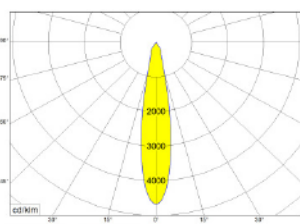

TUBE S 30W

Technical data

Installation	Track 230VAC
Luminaire type	Spot Projector
Housing Finish Color / RAL	Black / White
Dimensions	140 x 75
Environment	Interior
Controls	On / Off / Dali
Led	COB
Optics	Lens 15°_24°_36°
Optics technology	PC
Light emission direction	↻ 90° ↻ 355°
Nominal Power	27 W
Total Luminaire Power	30 W
Flux Total	3050 lm
Efficiency	117 lm/W
LOR	90%
Voltage	230VDC
CCT	2.7K / 3K / 4K
Colour rendering index	90 Ra
C.C. / C.V.	CC: 700mA
Driver	External
Safety class	⚡
IP	IP65
Direct mounting on normally flammable surfaces	Yes
CE	Yes
Operating temperature	-20 / +50
Driver included	Yes
Typ. efficiency (full load)	> 91
Output LF current ripple	< 5
Overload protection / Short-circuit protection	Yes
Emergency mode	No
Cable included / length	Yes
Net weight	1,100 Kg
L80B10 (Tj=85°C) >60.000h	

tender txt

Projector Led para calha 48VDC, corpo em alumínio injectado, pintura electroestatica poliester. Lentes em policarbonato, aberturas de 15°, 24° e 36°. Driver externo com adaptador para calha incorporado. Orientável 355° no eixo horizontal e 90° no eixo vertical. Disponível CCTs, 2700k, 3000K e 4000K. CRI > 90. Última geração de COBs, eficiência de 117 lm/W para tp = 65 °C.

SPOT

V2020_1

The stated luminous flux and rated electrical input power is subject to a tolerance of +/- 10%, the stated color temperature also has a tolerance of +/- 150 Kelvin. We reserve the right to make technical changes without prior notice.