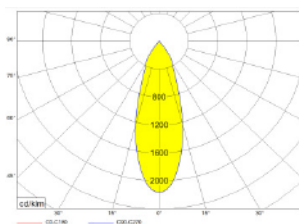

### Technical data

Installation	Track 230VAC
Luminaire type	Spot Projector
Housing Finish Color / RAL	Black / White
Dimensions	100 x 55
Environment	Interior
Controls	On / Off / Dali
Led	COB
Optics	Lens 15°_24°_36°
Optics technology	PC
Light emission direction	↻ 90° ↻ 355°
Nominal Power	10 W
Total Luminaire Power	12,5 W
Flux Total	1,540 lm
Efficacy	117 lm/W
LOR	90%
Voltage	230VDC
CCT	2.7K / 3K / 4K
Colour rendering index	90 Ra
C.C. / C.V.	CC: 350mA
Driver	External
Safety class	⚡
IP	IP65
Direct mounting on normally flammable surfaces	Yes
CE	Yes
Operating temperature	-20 / +50
Driver included	Yes
Typ. efficiency (full load)	> 91
Output LF current ripple	< 5
Overload protection / Short-circuit protection	Yes
Emergency mode	No
Cable included / length	Yes
Net weight	0.800 Kg
L80B10 (Tj=85°C) >60.000h	

SPOT

MEDIUM

FLOOD

WIDE FLOOD

V2020\_1

The stated luminous flux and rated electrical input power is subject to a tolerance of +/- 10%, the stated color temperature also has a tolerance of +/- 150 Kelvin. We reserve the right to make technical changes without prior notice.

### Technical data

Installation	Track 230VAC
Luminaire type	Spot Projector
Housing Finish Color / RAL	Black / White
Dimensions	120 x 65
Environment	Interior
Controls	On / Off / Dali
Led	COB
Optics	Lens 15°_24°_36°
Optics technology	PC
Light emission direction	↻ 90° ↻ 355°
Nominal Power	17 W
Total Luminaire Power	20 W
Flux Total	2200 lm
Efficiency	117 lm/W
LOR	90%
Voltage	230VDC
CCT	2.7K / 3K / 4K
Colour rendering index	90 Ra
C.C. / C.V.	CC: 500mA
Driver	External
Safety class	⚡
IP	IP65
Direct mounting on normally flammable surfaces	Yes
CE	Yes
Operating temperature	-20 / +50
Driver included	Yes
Typ. efficiency (full load)	> 91
Output LF current ripple	< 5
Overload protection / Short-circuit protection	Yes
Emergency mode	No
Cable included / length	Yes
Net weight	0.9200 Kg
L80B10 (Tj=85°C) >60.000h	