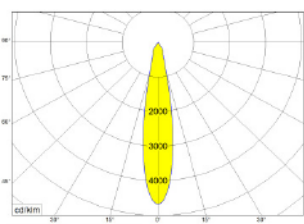

TUBE S 12,5W

Technical data

Installation	Track 230VAC
Luminaire type	Spot Projector
Housing Finish Color / RAL	Black / White
Dimensions	100 x 55
Environment	Interior
Controls	On / Off / Dali
Led	COB
Optics	Lens 15°_24°_36°
Optics technology	PC
Light emission direction	↻ 90° ↻ 355°
Nominal Power	10 W
Total Luminaire Power	12,5 W
Flux Total	1,540 lm
Efficacy	117 lm/W
LOR	90%
Voltage	230VDC
CCT	2.7K / 3K / 4K
Colour rendering index	90 Ra
C.C. / C.V.	CC: 350mA
Driver	External
Safety class	⚡
IP	IP65
Direct mounting on normally flammable surfaces	Yes
CE	Yes
Operating temperature	-20 / +50
Driver included	Yes
Typ. efficiency (full load)	> 91
Output LF current ripple	< 5
Overload protection / Short-circuit protection	Yes
Emergency mode	No
Cable included / length	Yes
Net weight	0.800 Kg
L80B10 (Tj=85°C) >60.000h	

tender txt

Projector Led para calha 48VDC, corpo em alumínio injectado, pintura electroestatica poliester. Lentes em policarbonato, aberturas de 15°, 24° e 36°. Driver externo com adaptador para calha incorporado. Orientável 355° no eixo horizontal e 90° no eixo vertical. Disponível CCTs, 2700k, 3000K e 4000K. CRI > 90. Última geração de COBs, eficiência de 117 lm/W para tp = 65 °C.

SPOT

V2020_1

The stated luminous flux and rated electrical input power is subject to a tolerance of +/- 10%, the stated color temperature also has a tolerance of +/- 150 Kelvin. We reserve the right to make technical changes without prior notice.