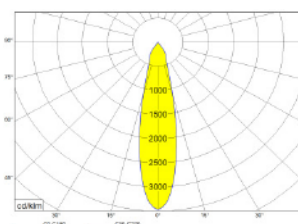

TUBE S 12,5W

Technical data

Installation	Track 230VAC
Luminaire type	Spot Projector
Housing Finish Color / RAL	Black / White
Dimensions	100 x 55
Environment	Interior
Controls	On / Off / Dali
Led	COB
Optics	Lens 15°_24°_36°
Optics technology	PC
Light emission direction	↻ 90° ↻ 355°
Nominal Power	10 W
Total Luminaire Power	12,5 W
Flux Total	1,540 lm
Efficacy	117 lm/W
LOR	90%
Voltage	230VDC
CCT	2.7K / 3K / 4K
Colour rendering index	90 Ra
C.C. / C.V.	CC: 350mA
Driver	External
Safety class	⚡
IP	IP65
Direct mounting on normally flammable surfaces	Yes
CE	Yes
Operating temperature	-20 / +50
Driver included	Yes
Typ. efficiency (full load)	> 91
Output LF current ripple	< 5
Overload protection / Short-circuit protection	Yes
Emergency mode	No
Cable included / length	Yes
Net weight	0.800 Kg
L80B10 (Tj=85°C) >60.000h	

tender txt

Projector Led para calha 48VDC, corpo em alumínio injectado, pintura electroestatica poliester. Lentes em policarbonato, aberturas de 15°, 24° e 36°. Driver externo com adaptador para calha incorporado. Orientável 355° no eixo horizontal e 90° no eixo vertical. Disponível CCTs, 2700k, 3000K e 4000K. CRI > 90. Última geração de COBs, eficiência de 117 lm/W para tp = 65 °C.

MEDIUM

V2020_1

The stated luminous flux and rated electrical input power is subject to a tolerance of +/- 10%, the stated color temperature also has a tolerance of +/- 150 Kelvin. We reserve the right to make technical changes without prior notice.