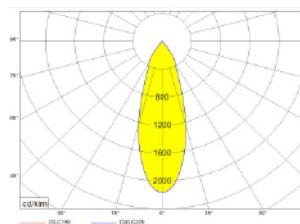

TUBE S 20W

Technical data

Installation	Track 230VAC
Luminaire type	Spot Projector
Housing Finish Color / RAL	Black / White
Dimensions	120 x 65
Environment	Interior
Controls	On / Off / Dali
Led	COB
Optics	Lens 15°_24°_36°
Optics technology	PC
Light emission direction	↻ 90° ↻ 355°
Nominal Power	17 W
Total Luminaire Power	20 W
Flux Total	2200 lm
Efficiency	117 lm/W
LOR	90%
Voltage	230VDC
CCT	2.7K / 3K / 4K
Colour rendering index	90 Ra
C.C. / C.V.	CC: 500mA
Driver	External
Safety class	⚡
IP	IP65
Direct mounting on normally flammable surfaces	Yes
CE	Yes
Operating temperature	-20 / +50
Driver included	Yes
Typ. efficiency (full load)	> 91
Output LF current ripple	< 5
Overload protection / Short-circuit protection	Yes
Emergency mode	No
Cable included / length	Yes
Net weight	0.9200 Kg
L80B10 (Tj=85°C) >60.000h	

tender txt

Projector Led para calha 48VDC, corpo em alumínio injectado, pintura electroestatica poliester. Lentes em policarbonato, aberturas de 15°, 24° e 36°. Driver externo com adaptador para calha incorporado. Orientável 355° no eixo horizontal e 90° no eixo vertical. Disponível CCTs, 2700k, 3000K e 4000K. CRI > 90. Última geração de COBs, eficiência de 117 lm/W para tp = 65 °C.

FLOOD

V2020_1

The stated luminous flux and rated electrical input power is subject to a tolerance of +/- 10%, the stated color temperature also has a tolerance of +/- 150 Kelvin. We reserve the right to make technical changes without prior notice.