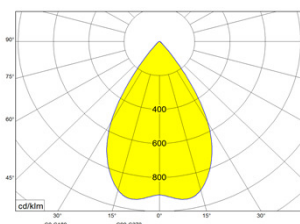

WIDE FLOOD

V2020_1

The stated luminous flux and rated electrical input power is subject to a tolerance of +/- 10%, the stated color temperature also has a tolerance of +/- 150 Kelvin. We reserve the right to make technical changes without prior notice.