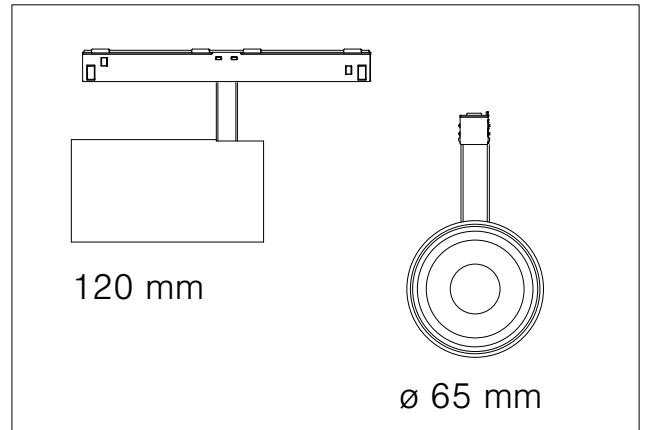

### Technical data

Installation	Track 230VAC
Luminaire type	Spot Projector
Housing Finish Color / RAL	Black / White
Dimensions	100 x 55
Environment	Interior
Controls	On / Off / Dali
Led	COB
Optics	Lens 15°_24°_36°
Optics technology	PC
Light emission direction	↻ 90° ↻ 355°
Nominal Power	10 W
Total Luminaire Power	12,5 W
Flux Total	1,540 lm
Efficacy	117 lm/W
LOR	90%
Voltage	230VDC
CCT	2.7K / 3K / 4K
Colour rendering index	90 Ra
C.C. / C.V.	CC: 350mA
Driver	External
Safety class	⚡
IP	IP65
Direct mounting on normally flammable surfaces	Yes
CE	Yes
Operating temperature	-20 / +50
Driver included	Yes
Typ. efficiency (full load)	> 91
Output LF current ripple	< 5
Overload protection / Short-circuit protection	Yes
Emergency mode	No
Cable included / length	Yes
Net weight	0.800 Kg
L80B10 (Tj=85°C) >60.000h	

### Technical data

Installation	Track 230VAC
Luminaire type	Spot Projector
Housing Finish Color / RAL	Black / White
Dimensions	120 x 65
Environment	Interior
Controls	On / Off / Dali
Led	COB
Optics	Lens 15°_24°_36°
Optics technology	PC
Light emission direction	↻ 90° ↻ 355°
Nominal Power	17 W
Total Luminaire Power	20 W
Flux Total	2200 lm
Efficiency	117 lm/W
LOR	90%
Voltage	230VDC
CCT	2.7K / 3K / 4K
Colour rendering index	90 Ra
C.C. / C.V.	CC: 500mA
Driver	External
Safety class	⚡
IP	IP65
Direct mounting on normally flammable surfaces	Yes
CE	Yes
Operating temperature	-20 / +50
Driver included	Yes
Typ. efficiency (full load)	> 91
Output LF current ripple	< 5
Overload protection / Short-circuit protection	Yes
Emergency mode	No
Cable included / length	Yes
Net weight	0.9200 Kg
L80B10 (Tj=85°C) >60.000h	