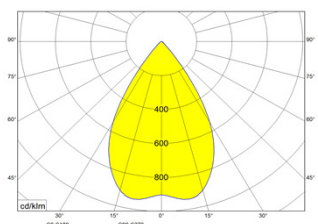

WIDE FLOOD

V2020_1

The stated luminous flux and rated electrical input power is subject to a tolerance of +/- 10%, the stated color temperature also has a tolerance of +/- 150 Kelvin. We reserve the right to make technical changes without prior notice.