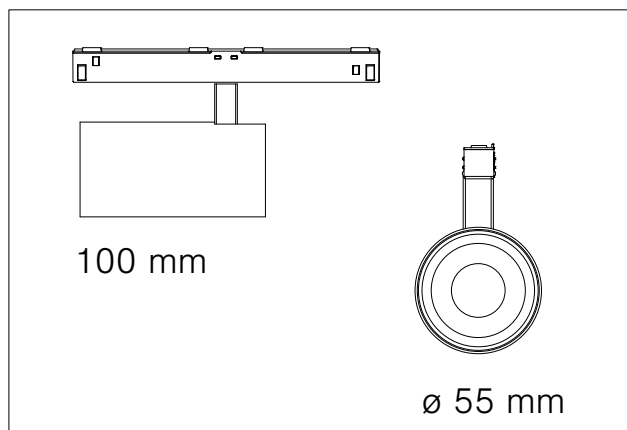

### Technical data

Installation	Track 230VAC
Luminaire type	Spot Projector
Housing Finish Color / RAL	Black / White
Dimensions	100 x 55
Environment	Interior
Controls	On / Off / Dali
Led	COB
Optics	Lens 15°_24°_36°
Optics technology	PC
Light emission direction	↻ 90° ↻ 355°
Nominal Power	10 W
Total Luminaire Power	12,5 W
Flux Total	1,540 lm
Efficacy	117 lm/W
LOR	90%
Voltage	230VDC
CCT	2.7K / 3K / 4K
Colour rendering index	90 Ra
C.C. / C.V.	CC: 350mA
Driver	External
Safety class	⚡
IP	IP65
Direct mounting on normally flammable surfaces	Yes
CE	Yes
Operating temperature	-20 / +50
Driver included	Yes
Typ. efficiency (full load)	> 91
Output LF current ripple	< 5
Overload protection / Short-circuit protection	Yes
Emergency mode	No
Cable included / length	Yes
Net weight	0.800 Kg
L80B10 (Tj=85°C) >60.000h	

### Technical data

Installation	Track 230VAC
Luminaire type	Spot Projector
Housing Finish Color / RAL	Black / White
Dimensions	120 x 65
Environment	Interior
Controls	On / Off / Dali
Led	COB
Optics	Lens 15°_24°_36°
Optics technology	PC
Light emission direction	↻ 90° ↻ 355°
Nominal Power	17 W
Total Luminaire Power	20 W
Flux Total	2200 lm
Efficiency	117 lm/W
LOR	90%
Voltage	230VDC
CCT	2.7K / 3K / 4K
Colour rendering index	90 Ra
C.C. / C.V.	CC: 500mA
Driver	External
Safety class	⚡
IP	IP65
Direct mounting on normally flammable surfaces	Yes
CE	Yes
Operating temperature	-20 / +50
Driver included	Yes
Typ. efficiency (full load)	> 91
Output LF current ripple	< 5
Overload protection / Short-circuit protection	Yes
Emergency mode	No
Cable included / length	Yes
Net weight	0.9200 Kg
L80B10 (Tj=85°C) >60.000h	