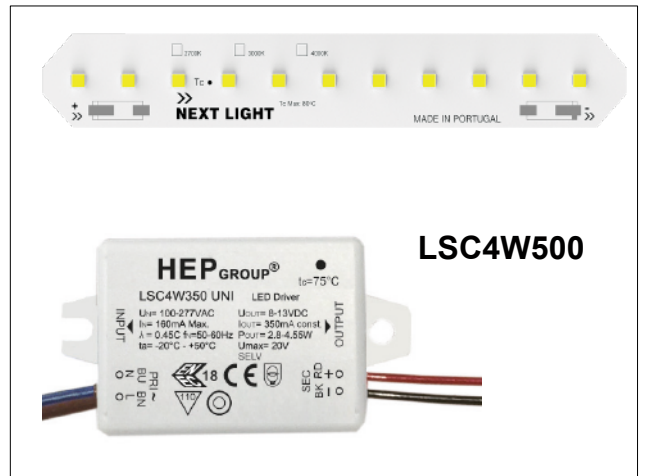

ENVELOPE WALL LIGHT FIXTURE

Code:

10032002.3

APLIQUE ENVELOPE 5W 3000K IP54

10032003.3

APLIQUE ENVELOPE 5W 4000K IP54

Technical data	
Installation	SALIENTE
Luminaire type	APLIQUE
Housing Finish Color / RAL	CINZA
Dimensions	200X100X30 mm
Environment	exterior
Controls	On / Off
Led	2835
Optics	opal
Optics technology	
Type of light emission	Single emission
Light emission direction	Down
Nominal Power	
Total Luminaire Power	5 W
Flux Total	
Luminaire Flux	320 lm
Voltage	230VAC
CCT	3000 - 4000K
Colour rendering index	90 Ra
C.C. / C.V.	CC
Driver	Internal
Safety class	I
IP	IP54
Direct mounting on normally flammable surfaces	Yes
CE	Yes
Operating temperature	-20 / +50
Driver included	No
Typ. efficiency (full load)	> 90
Output LF current ripple	< 10
Overload protection / Short-circuit protection	Yes
Emergency mode	No
Cable included / length	Yes
Net weight	0.450 Kg

tender txt

Aplicação de parede, IP54; profundidade 30mm x 100mm Altura x 200mm comprimento. Módulo LED 2835, Ra90; Potência total de 5W, Difusor opalino, Fluxo luminoso de 320 Lm; CCT: 3000K/4000K; SDCM: 2; Risco foto biológico RG1; Corpo em alumínio, Driver integrado; 500mA; Classe isolamento: CLASS I; Controlo: On/OFF; Class F; Energy Efficiency Index (EEI) A++

tender txt

Aplique de parede, IP54; profundidade 30mm x 150mm Altura x 150mm Comprimento. Módulo LED 2835, Ra90; Potência total de 5W, Difusor opalino, Fluxo luminoso de 320 Lm; CCT: 3000K/4000K; SDCM: 2; Risco foto biológico RG1; Corpo em alumínio, Driver integrado; 500mA; Classe isolamento: CLASS I; Controle: On/OFF; Class F; Energy Efficiency Index (EEI) A++