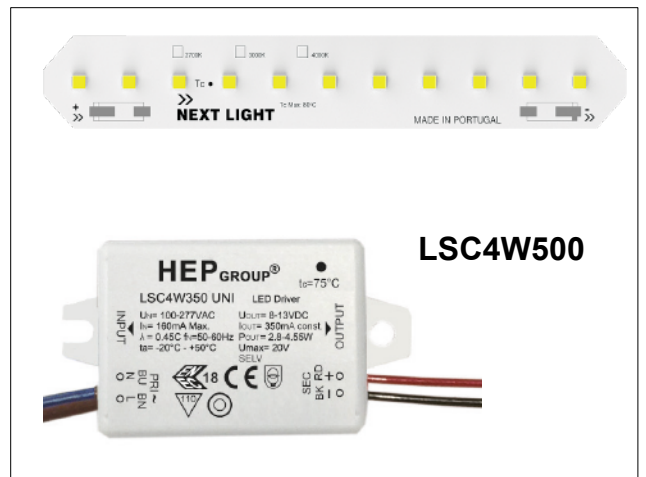

ENVELOPE WALL LIGHT FIXTURE

Code:

10032002.3

APLIQUE ENVELOPE 5W 3000K IP54

10032003.3

APLIQUE ENVELOPE 5W 4000K IP54

Technical data	
Installation	SALIENTE
Luminaire type	APLIQUE
Housing Finish Color / RAL	CINZA
Dimensions	200X100X30 mm
Environment	exterior
Controls	On / Off
Led	2835
Optics	opal
Optics technology	
Type of light emission	Single emission
Light emission direction	Down
Nominal Power	
Total Luminaire Power	5 W
Flux Total	
Luminaire Flux	320 lm
Voltage	230VAC
CCT	3000 - 4000K
Colour rendering index	90 Ra
C.C. / C.V.	CC
Driver	Internal
Safety class	I
IP	IP54
Direct mounting on normally flammable surfaces	Yes
CE	Yes
Operating temperature	-20 / +50
Driver included	No
Typ. efficiency (full load)	> 90
Output LF current ripple	< 10
Overload protection / Short-circuit protection	Yes
Emergency mode	No
Cable included / length	Yes
Net weight	0.450 Kg

tender txt

Aplicação de parede, IP54; profundidade 30mm x 100mm Altura x 200mm comprimento. Módulo LED 2835, Ra90; Potência total de 5W, Difusor opalino, Fluxo luminoso de 320 Lm; CCT: 3000K/4000K; SDCM: 2; Risco foto biológico RG1; Corpo em alumínio, Driver integrado; 500mA; Classe isolamento: CLASS I; Controlo: On/OFF; Class F; Energy Efficiency Index (EEI) A++

tender txt

Aplique de parede, IP54; profundidade 30mm x 150mm Altura x 150mm Comprimento. Módulo LED 2835, Ra90; Potência total de 5W, Difusor opalino, Fluxo luminoso de 320 Lm; CCT: 3000K/4000K; SDCM: 2; Risco foto biológico RG1; Corpo em alumínio, Driver integrado; 500mA; Classe isolamento: CLASS I; Controle: On/OFF; Class F; Energy Efficiency Index (EEI) A++