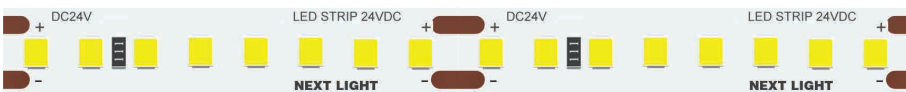

2835 24VDC

14W

LEDs/M
160

MIN CUT
50 mm

FPCB
10 mm

2700
K

3000
K

4000
K

Lm
1910 / m

CRI
97